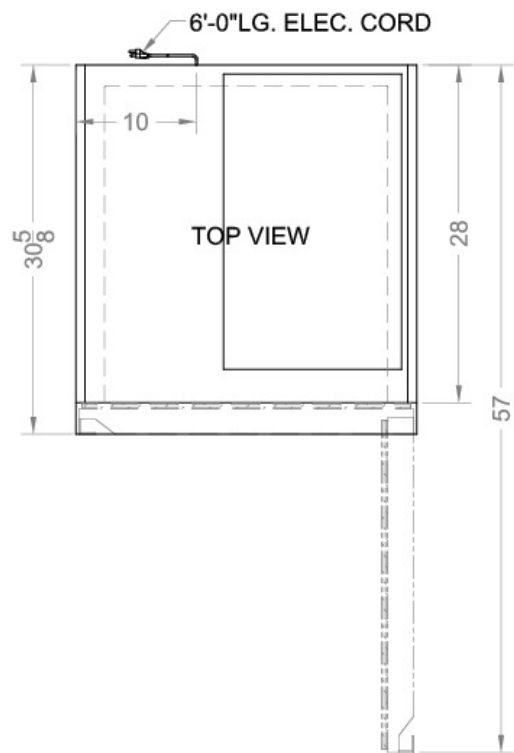

SCRR230

82.63" x 29.0" x 32.25" (H x W x D)

Commercially approved 23 cu.ft. reach-in refrigerator in complete stainless steel; replaces SCRI230

Highlights:

Complete construction in durable 304 grade stainless steel

Complete stainless steel construction	Simple to clean and built to last
Commercially approved	ETL-S listed to NSF standards for commercial use
Frost-free operation	No-frost system simplifies maintenance
Self-closing door	Closes to save energy but will remain open when the door is opened at a 90° angle
6 inch casters	Self-locking casters for portability and more sanitary cleanup
Adjustable shelves	Slide-out shelves can sit on any level inside the refrigerator
Digital thermostat	Easy push buttons and an external temperature readout for precise temperature management
Front-mounted lock	Keep contents secure with a key lock on the door
Interior light	Automatically illuminates when you open the door
Large capacity	23 cubic feet of storage space inside

Specifications:

Height	82.63"
Width	29.0"
Depth	32.25"
Capacity	23.0 cu.ft.
Ext Depth with Handle	32.25"
Interior Height 1	51.25"
Interior Width 1	21.0"
Interior Depth 1	26.88"
Shipping Weight	309.0 lbs.
Weight	282.0 lbs.
Canadian Electrical Safety	ETL-C
Amps	8.6
US Electrical Safety	ETL
Voltage/Frequency	115 V AC/60 Hz
Reversible	No
Door Swing	RHD
Shelf Quantity	3
Adjustable Shelf	true
Shelf Type	Wire
Wheel Quantity	4
Defrost Type	Frost-Free
Light	true
Condensor Location	Bottom of Unit
Fan Type	Interior
Thermostat Type	Digital
Freon Type	R134a
Parts/Labor Warranty	1 Year
Compressor Warranty	5 Years
Sanitation	ETL-S