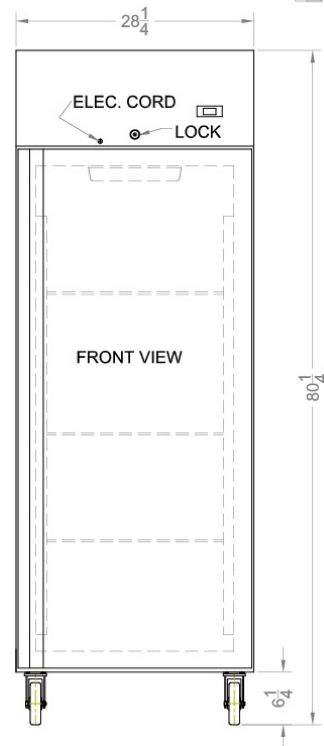

SCRR230

82.63" x 29.0" x 32.25" (H x W x D)

Commercially approved 23 cu.ft. reach-in refrigerator in complete stainless steel; replaces SCRI230

Highlights:

Complete construction in durable 304 grade stainless steel

Complete stainless steel construction	Simple to clean and built to last
Commercially approved	ETL-S listed to NSF standards for commercial use
Frost-free operation	No-frost system simplifies maintenance
Self-closing door	Closes to save energy but will remain open when the door is opened at a 90° angle
6 inch casters	Self-locking casters for portability and more sanitary cleanup
Adjustable shelves	Slide-out shelves can sit on any level inside the refrigerator
Digital thermostat	Easy push buttons and an external temperature readout for precise temperature management
Front-mounted lock	Keep contents secure with a key lock on the door
Interior light	Automatically illuminates when you open the door
Large capacity	23 cubic feet of storage space inside

Specifications:

Height	82.63"
Width	29.0"
Depth	32.25"
Capacity	23.0 cu.ft.
Ext Depth with Handle	32.25"
Interior Height 1	51.25"
Interior Width 1	21.0"
Interior Depth 1	26.88"
Shipping Weight	309.0 lbs.
Weight	282.0 lbs.
Canadian Electrical Safety	ETL-C
Amps	8.6
US Electrical Safety	ETL
Voltage/Frequency	115 V AC/60 Hz
Reversible	No
Door Swing	RHD
Shelf Quantity	3
Adjustable Shelf	true
Shelf Type	Wire
Wheel Quantity	4
Defrost Type	Frost-Free
Light	true
Condensor Location	Bottom of Unit
Fan Type	Interior
Thermostat Type	Digital
Freon Type	R134a
Parts/Labor Warranty	1 Year
Compressor Warranty	5 Years
Sanitation	ETL-S