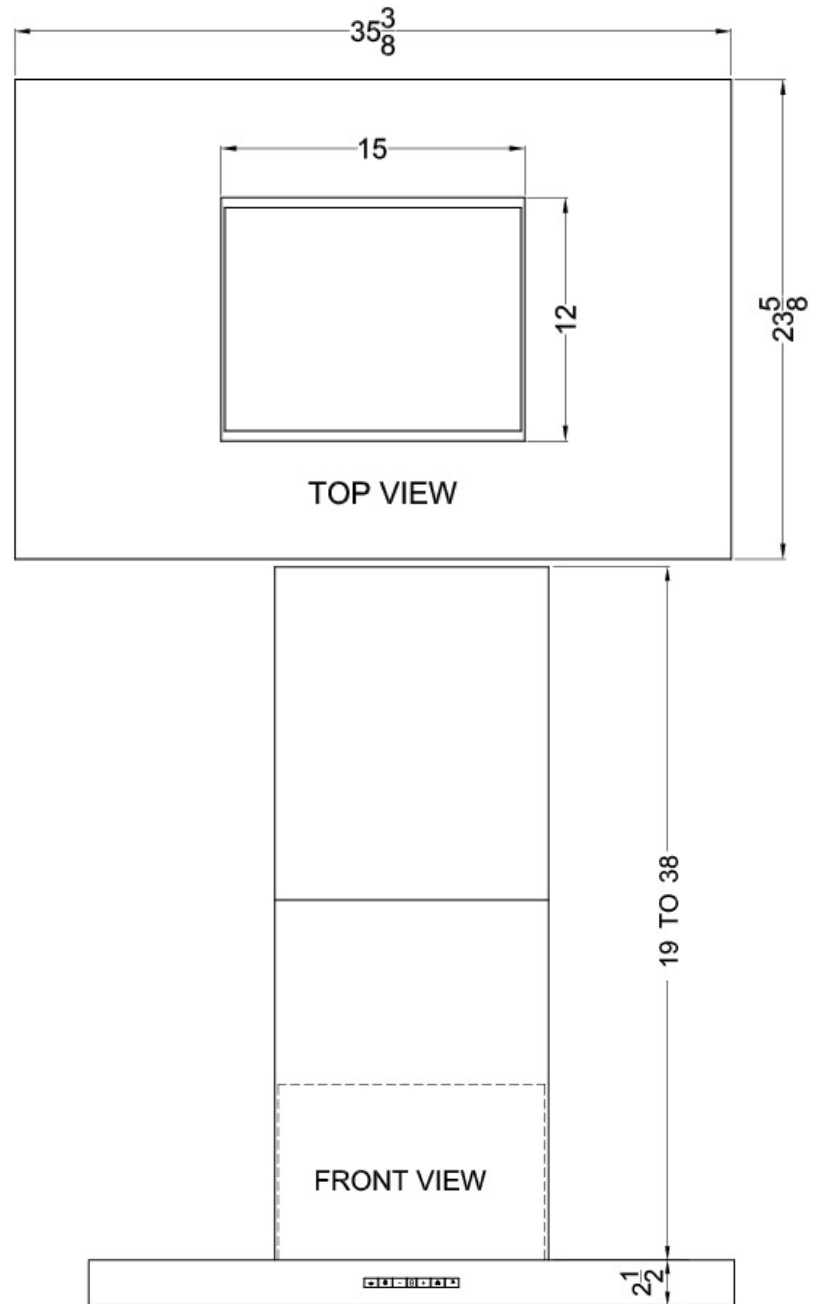

SEIH4636CV4

33.0" x 35.38" x 23.63" (H x W x D)

36" wide island range hood in stainless steel, made in Spain with rectangular canopy

Highlights:

Designed and manufactured in Spain for SUMMIT PROFESSIONAL

Elegant style in brushed stainless steel

Specifications:

Height	33.0"
Width	35.38"
Depth	23.63"
Shipping Weight	81.0 lbs.
Weight	51.0 lbs.
Canadian Electrical Safety	ULC
US Electrical Safety	UL
Controls	Digital
Under Hood Light	true
Number of Fan Speed	4
Max Air Movement	600.0
Parts/Labor Warranty	1 Year