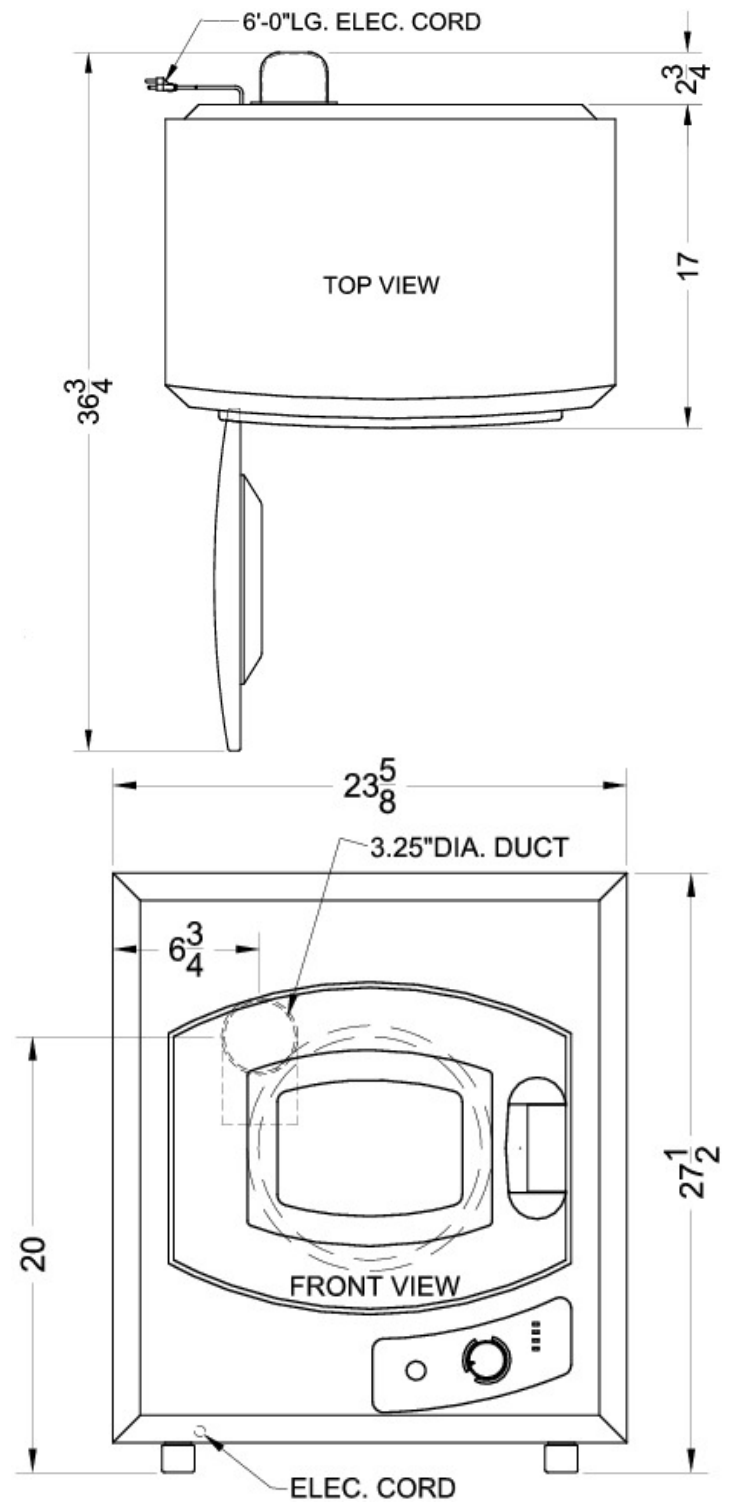

SPD1205

27.5" x 23.63" x 19.75" (H x W x D)

Compact electric dryer with 9 lb. dry capacity

Highlights:

Compact dimensions for an easy fit in any apartment or small home setting

Includes installation kit for wall mounting

Multiple heat levels ensures the right treatment for every load

Compact dimensions	Ideally sized for small living spaces
Stainless steel drum	Solid construction built to last
Multitple temperature settings	Choose from cool, warm, hot, or air fluff (no heat) for the proper dry
Low/high heat settings	Set high or low heat, depending on the nature of the load
Exhaust duct	Includes removable rear exhaust duct for proper ventilation
Mounting kit included	Ships with brackets, hooks, spacers, exhaust fitting and screws to install the unit on the wall
Removable lint filter	Interior filter is easy to clean after each load

Specifications:

Height	27.5"
Width	23.63"
Depth	19.75"
Voltage/Frequency	115 V AC/60 Hz
Canadian Electrical Safety	ETL-C
US Electrical Safety	ETL
Style	Front Loading
Door Window	true
Control Type	Dial
Vented	true
Lint Trap	true