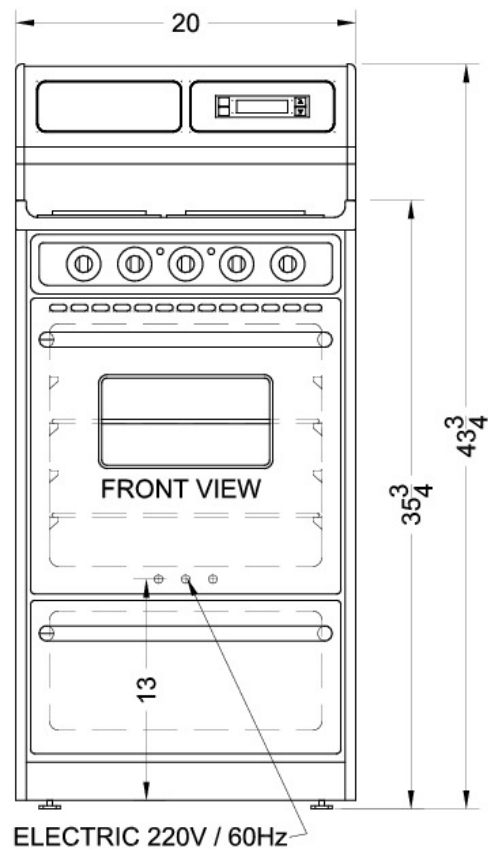

# TEM130BKWY

44" x 20" x 24" (H x W x D)

Deluxe 220V electric range in slim 20" width with stainless steel doors

### Highlights:

Slim 20 inch width fits easily in small kitchens

Stainless steel oven door and kickplate with professional handles for a true modern look

Oven window includes light for easy baking

Deluxe backguard includes digital clock and timer

### Product Features:

Slim 20 inch width	Apartment sized to fit in small or galley kitchens
220V Electric range	Includes four coil elements
Black porcelain range top	Removable top and door made from solid porcelain
Oven window with light	Provides a convenient and full-lit view of oven contents
Stainless steel oven door	Added style with incredible durability
Stainless steel toe plate	Completes the look for full-length luxury
Professional stainless steel handles	Curved towel bar style handles are easy to grip and elegant to view
Deluxe backguard	High backguard to protect wall from back splashes
Digital clock and timer	Backguard includes time readout

## TEM130BKWY Specifications:

Overview	
Height	44.0"
Width	20.0"
Depth	24.0"
Door	Stainless Steel
Cabinet	Black
Voltage/Frequency	220 V AC/60 Hz
Weight	125.0 lbs.
Shipping Weight	145.0 lbs.
Parts & Labor Warranty	1 Year
Electric Range	
Oven Capacity	2.46cu.ft.
Cooktop Surface	Porcelain
Element Type	Coils
Number of Elements	4
Burner Controls	Dial
Oven Controls	Dial
Oven Light	Yes
Cooking Timer	Yes
Backguard	Yes
Backguard Display	Yes
Oven Window	Yes
Oven Interior Height	14.0"
Oven Interior Width	16.0"
Oven Interior Depth	19.0"