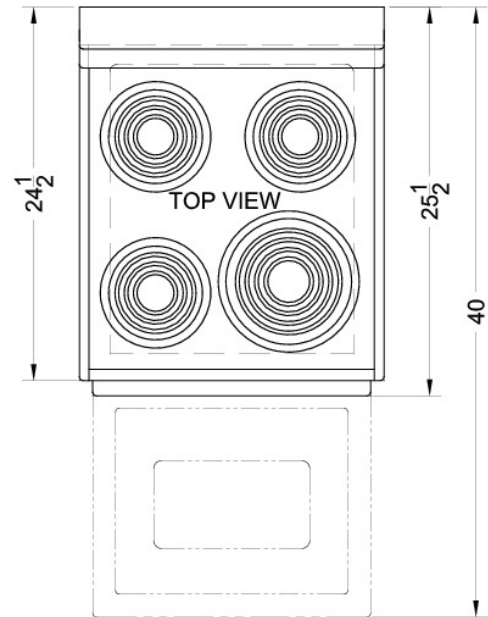

### Highlights:

Slim 20 inch width fits easily in small kitchens

Stainless steel oven door and kickplate with professional handles for a true modern look

Oven window includes light for easy baking

Deluxe backguard includes digital clock and timer

### Product Features:

Slim 20 inch width	Apartment sized to fit in small or galley kitchens
220V Electric range	Includes four coil elements
Black porcelain range top	Removable top and door made from solid porcelain
Oven window with light	Provides a convenient and full-lit view of oven contents
Stainless steel oven door	Added style with incredible durability
Stainless steel toe plate	Completes the look for full-length luxury
Professional stainless steel handles	Curved towel bar style handles are easy to grip and elegant to view
Deluxe backguard	High backguard to protect wall from back splashes
Digital clock and timer	Backguard includes time readout

## TEM130BKWY Specifications:

Overview	
Height	44.0"
Width	20.0"
Depth	24.0"
Door	Stainless Steel
Cabinet	Black
Voltage/Frequency	220 V AC/60 Hz
Weight	125.0 lbs.
Shipping Weight	145.0 lbs.
Parts & Labor Warranty	1 Year
Electric Range	
Oven Capacity	2.46cu.ft.
Cooktop Surface	Porcelain
Element Type	Coils
Number of Elements	4
Burner Controls	Dial
Oven Controls	Dial
Oven Light	Yes
Cooking Timer	Yes
Backguard	Yes
Backguard Display	Yes
Oven Window	Yes
Oven Interior Height	14.0"
Oven Interior Width	16.0"
Oven Interior Depth	19.0"