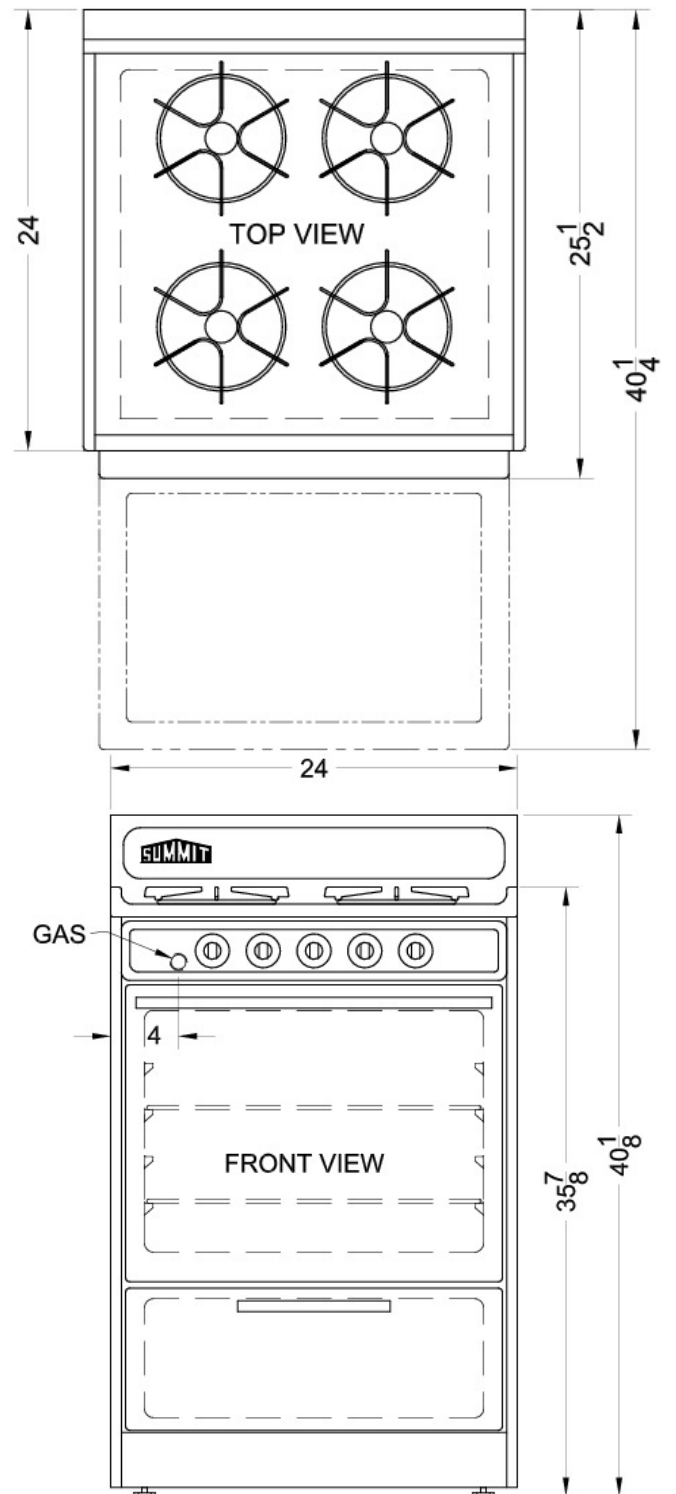

## WNM610P

40.0" x 24.0" x 24.0" (H x W x D)

24" wide white gas range with battery start ignition

### Highlights:

Slim 24 inch width fits easily in small kitchens

Lower broiler compartment provides even heat distribution

Porcelain construction on range top and oven for true durability

Gas range made in the U.S.A.

Slim 24 inch width	Apartment sized to fit in small or galley kitchens
Gas range	Natural gas range; can be converted to LP Gas in our shop or ordered with KIT LP for conversion
Porcelain construction	White porcelain removable oven top and door
Broiler drawer	Lower compartment for separate broiling with even heat distribution
Broiler pan included	Two-piece porcelain broiler tray with grease well
Recessed oven door	Smart design limits the depth and protects adjacent cabinets
Battery start ignition	Ideal alternative to pilot light sources when no power source is accessible

## Specifications:

Height	40.0"
Width	24.0"
Depth	24.0"
Capacity	2.9 cu.ft.
Shipping Weight	155.0 lbs.
Weight	150.0 lbs.
Fuel Type	Battery Start
Burner Temperature Control	Dial
Number of Burners	4
Burner Type	Open
BTU per Burner	9000
Oven Temperature Control	Dial
Cooktop Surface	Porcelain
Backsplash	true
Oven Cleaning Type	Manual
Parts/Labor Warranty	1 Year