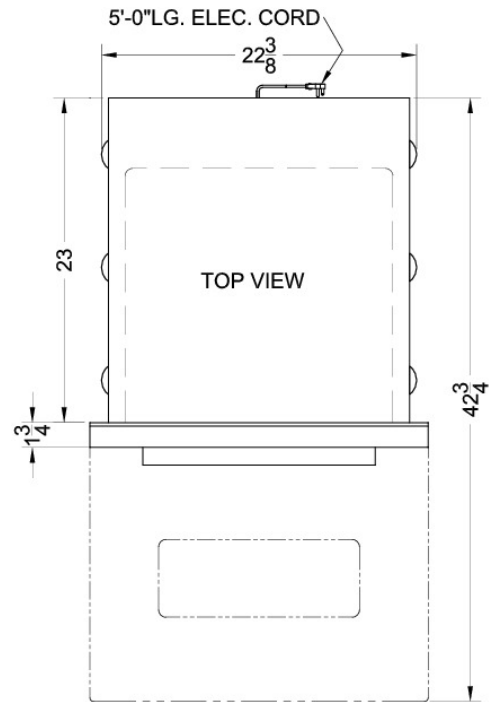

WTM7212KW

34.5" x 24" x 24" (H x W x D)

White gas wall oven with electronic ignition, digital clock/timer, and oven window; for cutouts 22 3/8" wide by 34 1/8" high

Highlights:

Gas wall oven with electronic ignition

34 1/8" H x 22 3/8" W x 23" D cutout dimensions fit many pre-existing kitchen spaces

Extend the height to 39" with optional trim kit TKW700

Includes a digital clock and timer

Product Features:

Porcelain construction	Durable construction built to last
Digital clock and timer	Added convenience for easier cooking
Oven window	Provides a clean view into the oven interior
Lower broiler compartment	Drop-down door with lower section for separate broiling
Broiler pan included	Two-piece porcelain broiler tray with grease well
Removable oven door	Convenient for cleaning unit
Electronic glow bar ignition	Standard on SUMMIT wallovens
LP convertible	This unit is set for natural gas but can be converted to LP without a kit
Interior light	Oven includes light with exterior on/off switch

WTM7212KW Specifications:

Overview	
Height	34.5"
Width	24.0"
Depth	24.0"
Capacity	2.92 cu.ft.
Door	White
Cabinet	White
Weight	145.0 lbs.
Shipping Weight	150.0 lbs.
Parts & Labor Warranty	1 Year
Gas Wolloven	
Ignition	Spark
LP Convertible	Yes
Controls	Dial
Oven Light	Yes
Cooking Timer	Yes
Cleaning Type	Manual
Oven Window	Yes
Interior Height	14.0"
Interior Width	19.0"
Interior Depth	18.0"
Cutout Height	34.18"
Cutout Width	22.38"
Cutout Depth	23.0"