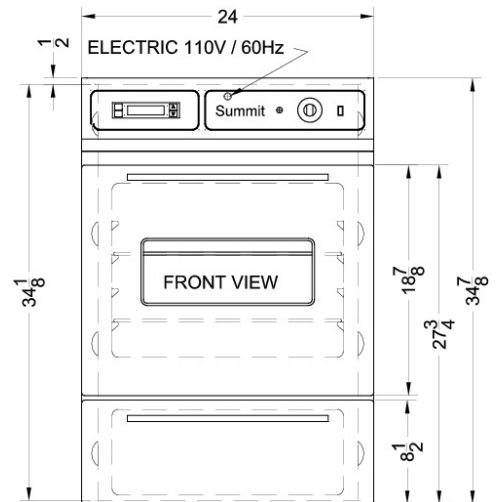

WTM7212KW

34.5" x 24" x 24" (H x W x D)

White gas wall oven with electronic ignition, digital clock/timer, and oven window; for cutouts 22 3/8" wide by 34 1/8" high

Highlights:

Gas wall oven with electronic ignition

34 1/8" H x 22 3/8" W x 23" D cutout dimensions fit many pre-existing kitchen spaces

Extend the height to 39" with optional trim kit TKW700

Includes a digital clock and timer

Product Features:

Porcelain construction	Durable construction built to last
Digital clock and timer	Added convenience for easier cooking
Oven window	Provides a clean view into the oven interior
Lower broiler compartment	Drop-down door with lower section for separate broiling
Broiler pan included	Two-piece porcelain broiler tray with grease well
Removable oven door	Convenient for cleaning unit
Electronic glow bar ignition	Standard on SUMMIT wallovens
LP convertible	This unit is set for natural gas but can be converted to LP without a kit
Interior light	Oven includes light with exterior on/off switch

WTM7212KW Specifications:

Overview	
Height	34.5"
Width	24.0"
Depth	24.0"
Capacity	2.92 cu.ft.
Door	White
Cabinet	White
Weight	145.0 lbs.
Shipping Weight	150.0 lbs.
Parts & Labor Warranty	1 Year
Gas Wolloven	
Ignition	Spark
LP Convertible	Yes
Controls	Dial
Oven Light	Yes
Cooking Timer	Yes
Cleaning Type	Manual
Oven Window	Yes
Interior Height	14.0"
Interior Width	19.0"
Interior Depth	18.0"
Cutout Height	34.18"
Cutout Width	22.38"
Cutout Depth	23.0"