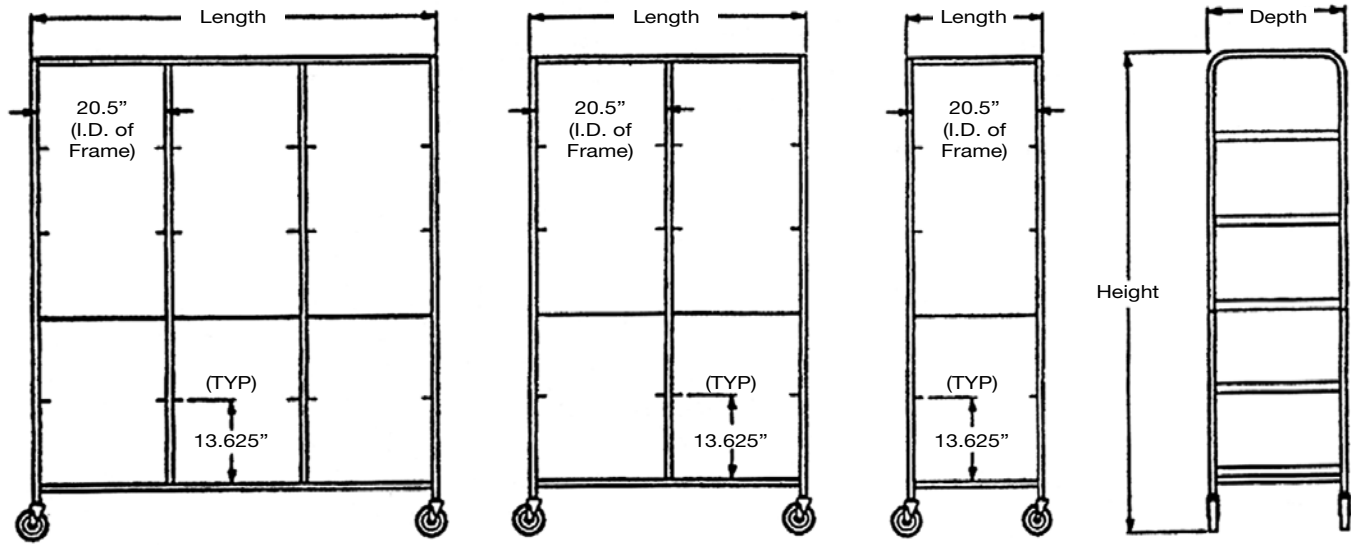

Construction

The frame and cross supports are 1" (2.5cm) square stainless steel tubing. The all welded frame requires no assembly. The cart is manufactured from stainless steel. Trayslides are welded to the frame. The universal plastic wash racks have a coated wire cradle insert to hold the domes. The dome storage cart is mounted on four 5" (13cm) diameter swivel casters.

DINEX®

Building 2, Suite 106
628 Hebron Avenue
Glastonbury, CT 06033
800.523.9752 Fax: 860.652.3135
www.dinex.com

016-REV 10/09

DOMESTIC STORAGE RACKS

Items and Dimensions

System 7

ITEM NUMBER	MODEL NUMBER	LENGTH	DEPTH	HEIGHT	SHIP CUBE	SHIP WEIGHT	CAPACITY DOMES
DXIRDSD740	IDRSD7/40	22.5" (57cm)	22" (56cm)	78" (198cm)	23.8	155 lb. (70.4kg)	40
DXIRDSD780	IDRSD7/80	44" (112cm)	22" (56cm)	78" (198cm)	46.7	205 lb. (91.1kg)	80
DXIRDSD7120	IDRSD7/120	65.5" (166cm)	22" (56cm)	78" (198cm)	73.4	288 lb. (129.4kg)	120

System 9

ITEM NUMBER	MODEL NUMBER	LENGTH	DEPTH	HEIGHT	SHIP CUBE	SHIP WEIGHT	CAPACITY DOMES
DXIRDSD950	IDRSD9/50	22.5" (57cm)	22" (56cm)	78" (198cm)	23.8	158 lb. (71.7kg)	50
DXIRDSD9100	IDRSD9/100	44" (112cm)	22" (56cm)	78" (198cm)	46.7	228 lb. (103.5kg)	100
DXIRDSD9150	IDRSD7/120	65.5" (166cm)	22" (56cm)	78" (198cm)	73.4	285 lb. (129.4kg)	150