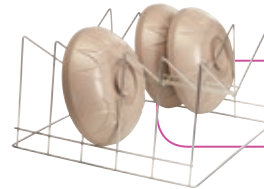

Turnbury Dome Serving Height (on standard patient tray)

Dome only: 2.88"

With SmartTherm Base: 4.20"

With DuraTherm Base: 4.25"

With Insul or Cool Base: 4.25"

With Wax Base Underliner: 4.75"

See pages 36-37 for a complete listing of available bases and underliners

DX3400

Drying & Storage Racks

page 136

Turnbury Traytop in Latté with Non-Skid Tray in Black Marbled

DINEX® TURNBURY® COLLECTION

Turnbury Insulated Mug & Bowls

- Mug has heavy-duty handle to allow secure, three finger holding with thumb rest