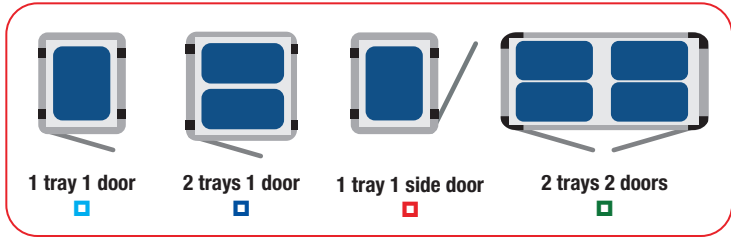

All upgrades must be ordered at the same time as the cart.

DXPICT16

 **Product Specifications Can Be Customized**

DXPICT10
Shown with optional Top Rails

DXPICT322D

TQ Economy Tray Delivery Carts

Prod No	Description	Capacity	L x D x H	Pack
1 Tray, 1 Door Version				
TRAY SIZES: 14" x 18", 13" x 21", 15" x 20" and Dinex Room Service Tray				
DXPICT6S ▲ ■	Room Service Cart, Enclosed	6	19.25" x 24.5" x 42.63" / 48.9 x 62.2 x 108.3 cm	1 ea
DXPICT7S ▲ ■	Room Service Cart, Enclosed	7	19.25" x 24.5" x 48.25" / 48.9 x 62.2 x 122.5 cm	1 ea
DXPICT8S ▲ ■	Room Service Cart, Enclosed	8	19.25" x 24.5" x 53.88" / 48.9 x 62.2 x 136.8 cm	1 ea
DXPICT10S ▲ ■	Room Service Cart, Enclosed	10	19.25" x 24.5" x 65.13" / 48.9 x 62.2 x 165.4 cm	1 ea
1 Tray, 1 Side Door Version				
TRAY SIZES: 14" x 18", 15" x 20", Tray Spacing 4.75" and 3-Sided Top Rail is Standard				
DXICT11DS9CC ▲ ■	Room Service Cart, Enclosed with Side Door	9	21.72 x 23.75 x 52.98" / 55.2 x 60.3 x 134.6 cm	1 ea
2 Tray, 1 Door Version				
TRAY SIZES: 14" x 18", 15" x 20" and Dinex Room Service Tray				
DXPICT10 ▲ ■	Tray Cart, Enclosed	10	23.75" x 34.25" x 37.13" / 60.3 x 87 x 94.3 cm	1 ea
DXPICTPT10 ▲ ■	Tray Cart, Enclosed, Pass Thru	10	23.75" x 34.25" x 37.13" / 60.3 x 87 x 94.3 cm	1 ea
DXPICT12 ▲ ■	Tray Cart, Enclosed	12	23.75" x 34.25" x 42.75" / 60.3 x 87 x 108.6 cm	1 ea
DXPICTPT12 ▲ ■	Tray Cart, Enclosed, Pass Thru	12	23.75" x 34.25" x 42.75" / 60.3 x 87 x 108.6 cm	1 ea
DXPICT16 ▲ ■	Tray Cart, Enclosed	16	23.75" x 34.25" x 54" / 60.3 x 87.0 x 137.2 cm	1 ea
DXPICTPT16 ▲ ■	Tray Cart, Enclosed, Pass Thru	16	23.75" x 34.25" x 54" / 60.3 x 87.0 x 137.2 cm	1 ea
DXPICT20 ▲ ■	Tray Cart, Enclosed	20	23.75" x 34.25" x 65.25" / 60.3 x 87.0 x 165.7 cm	1 ea
DXPICTPT20 ▲ ■	Tray Cart, Enclosed, Pass Thru	20	23.75" x 34.25" x 65.25" / 60.3 x 87.0 x 165.7 cm	1 ea
DXPICT24 ▲ ■	Tray Cart, Enclosed	24	23.75" x 34.25" x 76.5" / 60.3 x 87.0 x 194.3 cm	1 ea
DXPICTPT24 ▲ ■	Tray Cart, Enclosed, Pass Thru	24	23.75" x 34.25" x 76.5" / 60.3 x 87.0 x 194.3 cm	1 ea
2 Tray, 2 Door Version				
TRAY SIZES: 14" x 18", 15" x 20" and Dinex Room Service Tray				
DXPICT202D ▲ ■	Tray Cart, Enclosed, 2 door	20	46.34" x 34.22" x 37.15" / 117.7 x 86.9 x 94.4 cm	1 ea
DXPICTPT202D ▲ ■	Tray Cart, Enclosed, 2 door, Pass Thru	20	46.34" x 34.22" x 37.15" / 117.7 x 86.9 x 94.4 cm	1 ea
DXPICT242D ▲ ■	Tray Cart, Enclosed, 2 door	24	46.34" x 34.22" x 42.75" / 117.7 x 86.9 x 108.7 cm	1 ea
DXPICTPT242D ▲ ■	Tray Cart, Enclosed, 2 door, Pass Thru	24	46.34" x 34.22" x 42.75" / 117.7 x 86.9 x 108.7 cm	1 ea
DXPICT282D ▲ ■	Tray Cart, Enclosed, 2 door	28	46.34" x 34.22" x 48.4" / 117.7 x 86.9 x 122.9 cm	1 ea
DXPICTPT282D ▲ ■	Tray Cart, Enclosed, 2 door, Pass Thru	28	46.34" x 34.22" x 48.4" / 117.7 x 86.9 x 122.9 cm	1 ea
DXPICT322D ▲ ■	Tray Cart, Enclosed, 2 door	32	46.34" x 34.22" x 54.03" / 117.7 x 86.9 x 137.2 cm	1 ea
DXPICTPT322D ▲ ■	Tray Cart, Enclosed, 2 door, Pass Thru	32	46.34" x 34.22" x 54.03" / 117.7 x 86.9 x 137.2 cm	1 ea