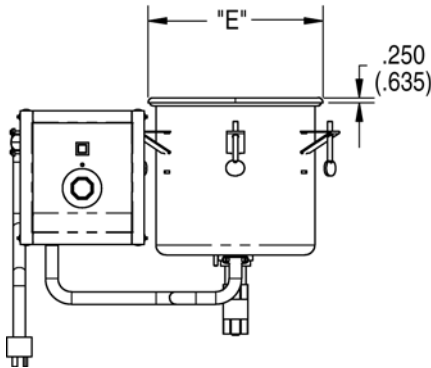

Vollrath of Canada, Co.
Tel: 800.695.8560
FAX: 800.752.5620

MODULAR DROP-IN: SOUP WELL

MODELS

Model	Size	Voltage	Control	Drain	Model	Size	Voltage	Control	Drain
36460	4 1/8 qt.	100-120V	Infinite Control	Standard	3646010	4 1/8 qt.	100-120V	Thermostatic Control	Standard
36461	4 1/8 qt.	208-240V	Infinite Control	Standard	3646110	4 1/8 qt.	208-240V	Thermostatic Control	Standard
36462	7 1/4 qt.	100-120V	Infinite Control	Standard	3646210	7 1/4 qt.	100-120V	Thermostatic Control	Standard
36463	7 1/4 qt.	208-240V	Infinite Control	Standard	3646310	7 1/4 qt.	208-240V	Thermostatic Control	Standard
36464	11 qt.	100-120V	Infinite Control	Standard	3646410	11 qt.	100-120V	Thermostatic Control	Standard
36465	11 qt.	208-240V	Infinite Control	Standard	3646510	11 qt.	208-240V	Thermostatic Control	Standard

DIMENSIONS

□ Dimensions shown in inches (cm).

Control Panel Cutout

Round Well Cutout

Item	Capacity	A	B	C	D	E	Voltage	Watts	Amps	Plug	Receptacle
36460 3646010	4 1/8 qt.	8.813 (22.385)	8.250 (20.955)	11.672 (29.647)	8.000 (20.32)	8.813 (22.385)	120V, 50/60 Hz	480	4.0	5-15P	5-15R
36461 3646110	4 1/8 qt.	8.813 (22.385)	8.250 (20.955)	11.672 (29.647)	8.000 (20.32)	8.813 (22.385)	208/240V, 50/60 Hz	480-640	2.3 - 2.7	6-15P	6-15R
36462 3646210	7 1/4 qt.	11.188 (28.418)	10.562 (26.827)	11.672 (29.647)	10.312 (26.192)	11.188 (28.418)	120V, 50/60 Hz	720	6.0	5-15P	5-15R
36463 3646310	7 1/4 qt.	11.188 (28.418)	10.562 (26.827)	11.672 (29.647)	10.312 (26.192)	11.188 (28.418)	208/240V, 50/60 Hz	720-960	3.5 - 4.0	6-15P	6-15R
36464 3646410	11 qt.	12.813 (32.545)	12.250 (31.115)	11.672 (29.647)	12.00 (30.48)	12.813 (32.545)	120V, 50/60 Hz	720	6.0	5-15P	5-15R
36465 3646510	11 qt.	12.813 (32.545)	12.250 (31.115)	11.672 (29.647)	12.00 (30.48)	12.813 (32.545)	208/240V, 50/60 Hz	720-960	3.5 - 4.0	6-15P	6-15R