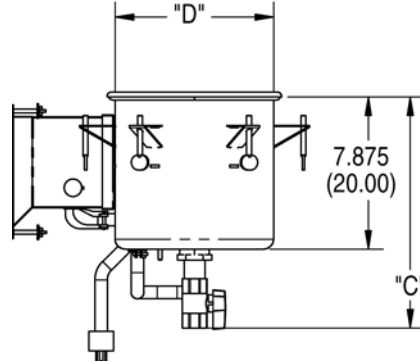

Vollrath of Canada, Co.
Tel: 800.695.8560
FAX: 800.752.5620

MODULAR DROP-IN: SOUP WELL

MODELS

Model	Size	Voltage	Control	Drain	Model	Size	Voltage	Control	Drain
36460	4 1/8 qt.	100-120V	Infinite Control	Standard	3646010	4 1/8 qt.	100-120V	Thermostatic Control	Standard
36461	4 1/8 qt.	208-240V	Infinite Control	Standard	3646110	4 1/8 qt.	208-240V	Thermostatic Control	Standard
36462	7 1/4 qt.	100-120V	Infinite Control	Standard	3646210	7 1/4 qt.	100-120V	Thermostatic Control	Standard
36463	7 1/4 qt.	208-240V	Infinite Control	Standard	3646310	7 1/4 qt.	208-240V	Thermostatic Control	Standard
36464	11 qt.	100-120V	Infinite Control	Standard	3646410	11 qt.	100-120V	Thermostatic Control	Standard
36465	11 qt.	208-240V	Infinite Control	Standard	3646510	11 qt.	208-240V	Thermostatic Control	Standard

DIMENSIONS

□ Dimensions shown in inches (cm).

Control Panel Cutout

Round Well Cutout

Item	Capacity	A	B	C	D	E	Voltage	Watts	Amps	Plug	Receptacle
36460 3646010	4 1/8 qt.	8.813 (22.385)	8.250 (20.955)	11.672 (29.647)	8.000 (20.32)	8.813 (22.385)	120V, 50/60 Hz	480	4.0	5-15P	5-15R
36461 3646110	4 1/8 qt.	8.813 (22.385)	8.250 (20.955)	11.672 (29.647)	8.000 (20.32)	8.813 (22.385)	208/240V, 50/60 Hz	480-640	2.3 - 2.7	6-15P	6-15R
36462 3646210	7 1/4 qt.	11.188 (28.418)	10.562 (26.827)	11.672 (29.647)	10.312 (26.192)	11.188 (28.418)	120V, 50/60 Hz	720	6.0	5-15P	5-15R
36463 3646310	7 1/4 qt.	11.188 (28.418)	10.562 (26.827)	11.672 (29.647)	10.312 (26.192)	11.188 (28.418)	208/240V, 50/60 Hz	720-960	3.5 - 4.0	6-15P	6-15R
36464 3646410	11 qt.	12.813 (32.545)	12.250 (31.115)	11.672 (29.647)	12.00 (30.48)	12.813 (32.545)	120V, 50/60 Hz	720	6.0	5-15P	5-15R
36465 3646510	11 qt.	12.813 (32.545)	12.250 (31.115)	11.672 (29.647)	12.00 (30.48)	12.813 (32.545)	208/240V, 50/60 Hz	720-960	3.5 - 4.0	6-15P	6-15R