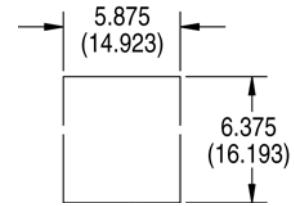

Vollrath of Canada, Co.
Tel: 800.695.8560
FAX: 800.752.5620

MODULAR DROP-IN: SOUP WELL

MODELS

Model	Size	Voltage	Control	Drain	Model	Size	Voltage	Control	Drain
36460	4 1/8 qt.	100-120V	Infinite Control	Standard	3646010	4 1/8 qt.	100-120V	Thermostatic Control	Standard
36461	4 1/8 qt.	208-240V	Infinite Control	Standard	3646110	4 1/8 qt.	208-240V	Thermostatic Control	Standard
36462	7 1/4 qt.	100-120V	Infinite Control	Standard	3646210	7 1/4 qt.	100-120V	Thermostatic Control	Standard
36463	7 1/4 qt.	208-240V	Infinite Control	Standard	3646310	7 1/4 qt.	208-240V	Thermostatic Control	Standard
36464	11 qt.	100-120V	Infinite Control	Standard	3646410	11 qt.	100-120V	Thermostatic Control	Standard
36465	11 qt.	208-240V	Infinite Control	Standard	3646510	11 qt.	208-240V	Thermostatic Control	Standard

DIMENSIONS

□ Dimensions shown in inches (cm).

Control Panel Cutout

Round Well Cutout

Item	Capacity	A	B	C	D	E	Voltage	Watts	Amps	Plug	Receptacle
36460 3646010	4 1/8 qt.	8.813 (22.385)	8.250 (20.955)	11.672 (29.647)	8.000 (20.32)	8.813 (22.385)	120V, 50/60 Hz	480	4.0	5-15P	5-15R
36461 3646110	4 1/8 qt.	8.813 (22.385)	8.250 (20.955)	11.672 (29.647)	8.000 (20.32)	8.813 (22.385)	208/240V, 50/60 Hz	480-640	2.3 - 2.7	6-15P	6-15R
36462 3646210	7 1/4 qt.	11.188 (28.418)	10.562 (26.827)	11.672 (29.647)	10.312 (26.192)	11.188 (28.418)	120V, 50/60 Hz	720	6.0	5-15P	5-15R
36463 3646310	7 1/4 qt.	11.188 (28.418)	10.562 (26.827)	11.672 (29.647)	10.312 (26.192)	11.188 (28.418)	208/240V, 50/60 Hz	720-960	3.5 - 4.0	6-15P	6-15R
36464 3646410	11 qt.	12.813 (32.545)	12.250 (31.115)	11.672 (29.647)	12.00 (30.48)	12.813 (32.545)	120V, 50/60 Hz	720	6.0	5-15P	5-15R
36465 3646510	11 qt.	12.813 (32.545)	12.250 (31.115)	11.672 (29.647)	12.00 (30.48)	12.813 (32.545)	208/240V, 50/60 Hz	720-960	3.5 - 4.0	6-15P	6-15R