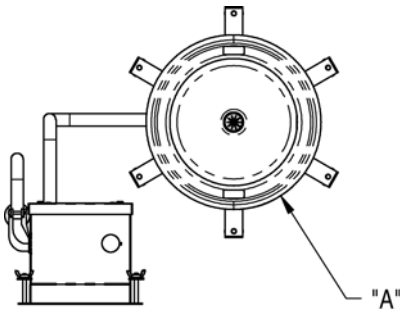

Vollrath of Canada, Co.
Tel: 800.695.8560
FAX: 800.752.5620

MODULAR DROP-IN: SOUP WELL

MODELS

Model	Size	Voltage	Control	Drain	Model	Size	Voltage	Control	Drain
36460	4 1/8 qt.	100-120V	Infinite Control	Standard	3646010	4 1/8 qt.	100-120V	Thermostatic Control	Standard
36461	4 1/8 qt.	208-240V	Infinite Control	Standard	3646110	4 1/8 qt.	208-240V	Thermostatic Control	Standard
36462	7 1/4 qt.	100-120V	Infinite Control	Standard	3646210	7 1/4 qt.	100-120V	Thermostatic Control	Standard
36463	7 1/4 qt.	208-240V	Infinite Control	Standard	3646310	7 1/4 qt.	208-240V	Thermostatic Control	Standard
36464	11 qt.	100-120V	Infinite Control	Standard	3646410	11 qt.	100-120V	Thermostatic Control	Standard
36465	11 qt.	208-240V	Infinite Control	Standard	3646510	11 qt.	208-240V	Thermostatic Control	Standard

DIMENSIONS

□ Dimensions shown in inches (cm).

Control Panel Cutout

Round Well Cutout

Item	Capacity	A	B	C	D	E	Voltage	Watts	Amps	Plug	Receptacle
36460 3646010	4 1/8 qt.	8.813 (22.385)	8.250 (20.955)	11.672 (29.647)	8.000 (20.32)	8.813 (22.385)	120V, 50/60 Hz	480	4.0	5-15P	5-15R
36461 3646110	4 1/8 qt.	8.813 (22.385)	8.250 (20.955)	11.672 (29.647)	8.000 (20.32)	8.813 (22.385)	208/240V, 50/60 Hz	480-640	2.3 - 2.7	6-15P	6-15R
36462 3646210	7 1/4 qt.	11.188 (28.418)	10.562 (26.827)	11.672 (29.647)	10.312 (26.192)	11.188 (28.418)	120V, 50/60 Hz	720	6.0	5-15P	5-15R
36463 3646310	7 1/4 qt.	11.188 (28.418)	10.562 (26.827)	11.672 (29.647)	10.312 (26.192)	11.188 (28.418)	208/240V, 50/60 Hz	720-960	3.5 - 4.0	6-15P	6-15R
36464 3646410	11 qt.	12.813 (32.545)	12.250 (31.115)	11.672 (29.647)	12.00 (30.48)	12.813 (32.545)	120V, 50/60 Hz	720	6.0	5-15P	5-15R
36465 3646510	11 qt.	12.813 (32.545)	12.250 (31.115)	11.672 (29.647)	12.00 (30.48)	12.813 (32.545)	208/240V, 50/60 Hz	720-960	3.5 - 4.0	6-15P	6-15R