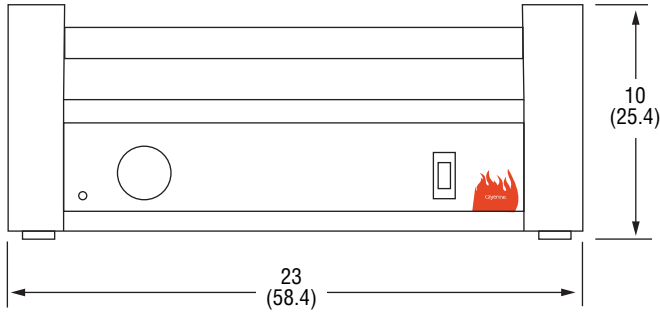

DIMENSIONS

Dimensions shown in inches (cm).

Front View

Top View

SPECIFICATIONS

Item	(A) Depth	Watts	Volts	Amps	Ship Weight lb (kg)	Plug
40820	10 (25.4)	400	120	3.3	27 (12.2)	5-15P
40821	13 (33)	560	120	4.7	33 (15)	5-15P
40822	16 (40.6)	720	120	6.0	39 (17.7)	5-15P