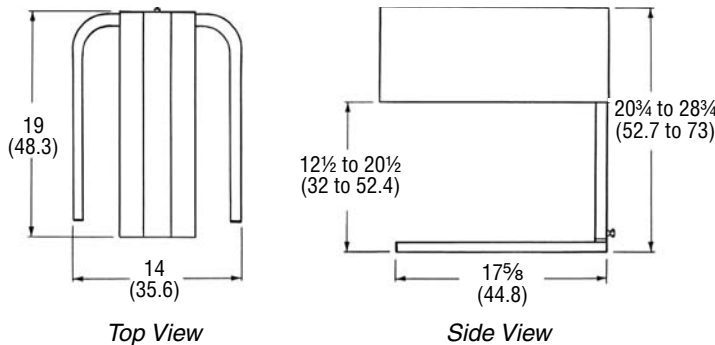

Receptacle

Outperform every day.™
www.vollrath.com

The Vollrath Company, L.L.C.
1236 North 18th Street
Sheboygan, WI 53081-3201 U.S.A.
Customer Service: 800.628.0830
Canada Customer Service: 800.695.8560
Main Fax: 800.752.5620 or

Technical Services: 800.628.0832
Technical Services Fax:
920.459.5462