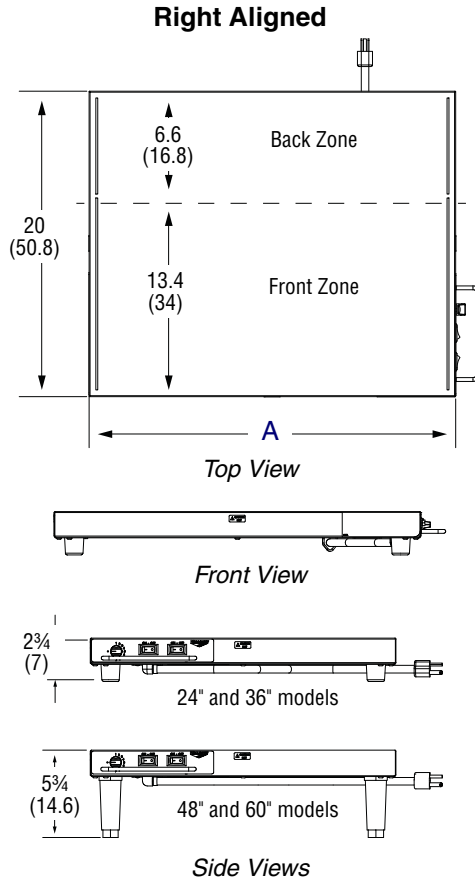

DIMENSIONS

SPECIFICATIONS

Item	Alignment	(A) Length	Voltage	Watts	Amps	Plug	Shipping Dimensions IN (CM)	Shipping Weight LB (KG)
7277024	Left	24 (61)	120	350	2.9	5-15P	26 1/2 x 30 1/4 x 5 (67.3 x 76.8 x 12.7)	23.4 (10.6)
7277036	Left	36 (91.4)	120	535	4.5	5-15P	26 1/2 x 41 3/4 x 5 (67.3 x 106 x 12.7)	32.8 (14.9)
7277048	Left	48 (121.9)	120	720	6.0	5-15P	26 1/2 x 54 x 5 (67.3 x 137.2 x 12.7)	46 (20.9)
7277060	Left	60 (152.4)	120	905	7.5	5-15P	26 1/2 x 65 3/4 x 5 (67.3 x 167 x 12.7)	55 (22.7)
7277124	Right	24 (61)	120	350	2.9	5-15P	26 1/2 x 30 1/4 x 5 (67.3 x 76.8 x 12.7)	23.4 (10.6)
7277136	Right	36 (91.4)	120	535	4.5	5-15P	26 1/2 x 41 3/4 x 5 (67.3 x 106 x 12.7)	32.8 (14.9)
7277148	Right	48 (121.9)	120	720	6.0	5-15P	26 1/2 x 54 x 5 (67.3 x 137.2 x 12.7)	46 (20.9)
7277160	Right	60 (152.4)	120	905	7.5	5-15P	26 1/2 x 65 3/4 x 5 (67.3 x 167 x 12.7)	55 (22.7)