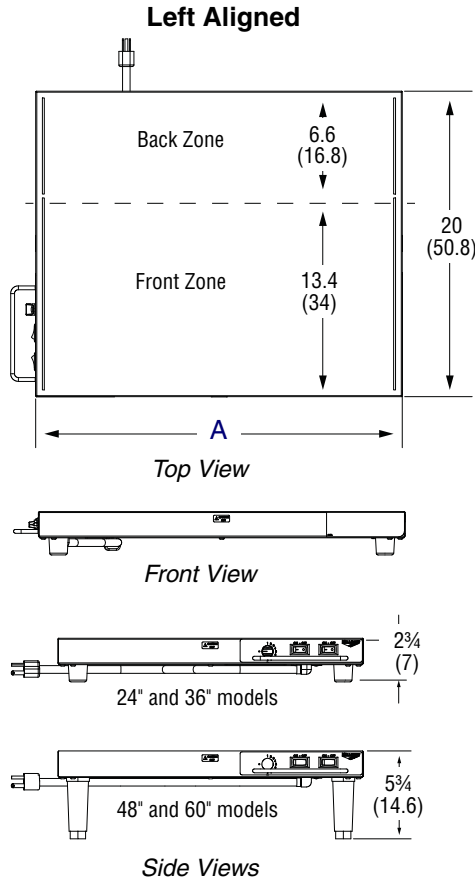

DIMENSIONS

SPECIFICATIONS

Item	Alignment	(A) Length	Voltage	Watts	Amps	Plug	Shipping Dimensions IN (CM)	Shipping Weight LB (KG)
7277024	Left	24 (61)	120	350	2.9	5-15P	26 1/2 x 30 1/4 x 5 (67.3 x 76.8 x 12.7)	23.4 (10.6)
7277036	Left	36 (91.4)	120	535	4.5	5-15P	26 1/2 x 41 3/4 x 5 (67.3 x 106 x 12.7)	32.8 (14.9)
7277048	Left	48 (121.9)	120	720	6.0	5-15P	26 1/2 x 54 x 5 (67.3 x 137.2 x 12.7)	46 (20.9)
7277060	Left	60 (152.4)	120	905	7.5	5-15P	26 1/2 x 65 3/4 x 5 (67.3 x 167 x 12.7)	55 (22.7)
7277124	Right	24 (61)	120	350	2.9	5-15P	26 1/2 x 30 1/4 x 5 (67.3 x 76.8 x 12.7)	23.4 (10.6)
7277136	Right	36 (91.4)	120	535	4.5	5-15P	26 1/2 x 41 3/4 x 5 (67.3 x 106 x 12.7)	32.8 (14.9)
7277148	Right	48 (121.9)	120	720	6.0	5-15P	26 1/2 x 54 x 5 (67.3 x 137.2 x 12.7)	46 (20.9)
7277160	Right	60 (152.4)	120	905	7.5	5-15P	26 1/2 x 65 3/4 x 5 (67.3 x 167 x 12.7)	55 (22.7)