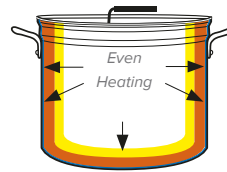

TRIBUTE® 3-PLY COOKWARE

COOK ON FLAVOR-NEUTRAL 18-8 STAINLESS STEEL

Backed by a lifetime warranty and engineered to retain a precise combination of commercial strength and ergonomic characteristics, Vollrath's Tribute® line has earned its reputation as one of the industry's top-performing cookware lines. The heavy-duty 18-8 non-corrosive stainless steel interior guarantees flavor neutrality and is surrounded by a layer of aluminum for even thermal distribution. The magnetic stainless steel outer layer makes Tribute® a perfect choice for induction cooking. This exceptional cookware line includes Vollrath's TriVent® handle, an industry-leading handle known for durability and comfort, attached securely with the lifetime Ever-Tite™ Riveting System.

3-PLY COOKWARE