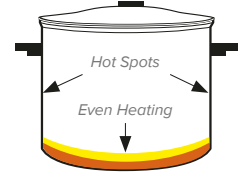

CONVENTIONAL COOKWARE