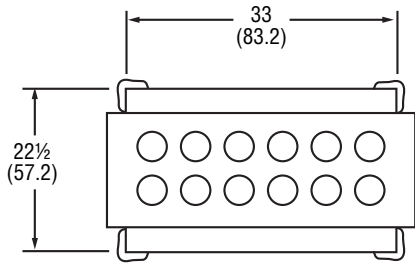

**DIMENSIONS** (Shown in inches (cm))

Top View

Side View

End View

Outperform every day.™

[www.vollrath.com](http://www.vollrath.com)

The Vollrath Company, L.L.C.  
 1236 North 18th Street  
 Sheboygan, WI 53081-3201 U.S.A.  
 Customer Service: 800.628.0830  
 Canada Customer Service: 800.695.8560  
 Main Fax: 800.752.5620 or 920.459.6573