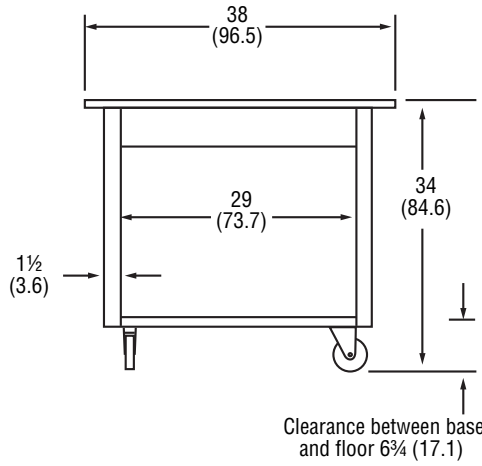

Technical Services: 800.628.0832  
Technical Services Fax: 920.459.5462

Signature Server® Tray and Flatware Cart with Stainless Steel Counter

The Vollrath Company, L.L.C.

**SIGNATURE SERVER® TRAY AND FLATWARE CART WITH STAINLESS STEEL COUNTER**

**DIMENSIONS** (Shown in inches (cm))

Top View

Side View

End View

Outperform every day.™

[www.vollrath.com](http://www.vollrath.com)

The Vollrath Company, L.L.C.  
 1236 North 18th Street  
 Sheboygan, WI 53081-3201 U.S.A.  
 Customer Service: 800.628.0830  
 Canada Customer Service: 800.695.8560  
 Main Fax: 800.752.5620 or 920.459.6573