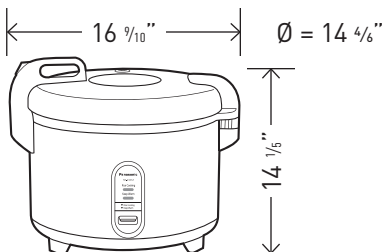

LARGE CAPACITY COOKING, AUTOMATICALLY

Reliable, high-quality commercial rice and grain cooker prepares up to 20-6 oz. cups (6.6 lbs.) of cooked rice with the touch of a button. Yields approx. 70-3oz. portions in 30 minutes or less. Includes 5-hour Keep Warm mode.

EASY TO CLEAN REMOVABLE PAN LINER

The included non-stick Teflon pan liner lifts out easy from the rice cooker to make washing and rinsing a breeze.

MAINTENANCE

- 1 Year Parts/Labor

SPECIFICATIONS	SR-2363ZW
Power Source:	120V AC, 60Hz
Power Consumption	1400W
Capacity	Raw Rice: 6.6 lbs. (20 - 6 oz. cups); Servings: 70 - 3 oz. Portions
Keep Warm	8 hours
Unit Dimensions (h x w x d)	14-1/8" x 16-9/10" x 14-4/8"
Unit Net Weight	19 lbs.
Exterior Color	White Stripe
Shipping Weight	21 lbs.