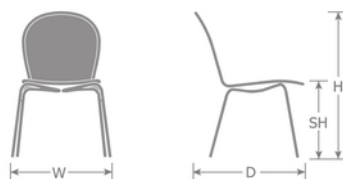

DETAILS

H	W	D	SH	Lbs
33.5"	23"	24.5"	18"	12

Outdoor/Indoor Stacking Side Chair

E-coated powder coat finish

Frame: Tubular Steel

Seat/Back: Extended Steel Mesh

Stackability: 6

SHIPPING

Master Pack Quantity: 4

Master Pack Dimensions: 24"x30"x42"

Master Pack Weight: 61 Lbs.

Density: 3

Master Cartons/Pallet: 6

Freight Class: 250

FOB: PA 17042

Quick Ship Finishes: