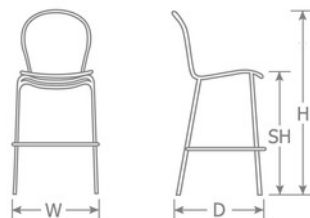

DETAILS

H	W	D	SH	Lbs
46"	21.5"	25"	30"	14.5

Outdoor/Indoor Stacking Barstool

E-coated powder coat finish

Made in Italy

Frame: Tubular Steel

Seat/Back: Extended Steel Mesh

Stackability: 4

Quick Ship Finishes:

Special Order Ship Finishes:

SHIPPING

Master Pack Quantity:	2
Master Pack Dimensions:	26"x23"x51"
Master Pack Weight:	40 Lbs.
Density:	2.2

Master Cartons/Pallet: 6

Freight Class: 250

FOB: PA 17042