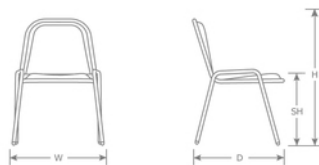

DETAILS

H	W	D	SH	Lbs
31.5"	22.5"	23"	18"	12.5

Outdoor/Indoor Stacking Side Chair

E-coated powder coat finish

Made in Italy

Frame: Tubular Steel

Seat/Back: Extended Steel Mesh

Stackability: 10

Quick Ship Finishes:

Special Order Ship Finishes:

SHIPPING

Master Pack Quantity:	4
Master Pack Dimensions:	45" x 23" x 25"
Master Pack Weight:	50 Lbs.
Master Cartons/Pallet:	6
Freight Class:	250
FOB:	PA 17042