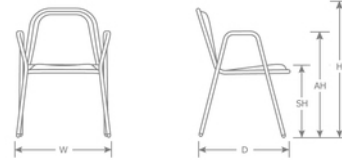

DETAILS

H	W	D	SH	AH	Lbs
31.5"	22.5"	23"	18"	26"	13.5

Outdoor/Indoor Stacking Armchair

E-coated powder coat finish

Made in Italy

Frame: Tubular Steel

Seat/Back: Extended Steel Mesh

Stackability: 10

Quick Ship Finishes:

Special Order Ship Finishes:

SHIPPING

Master Pack Quantity: 4

Master Pack Dimensions: 45"x23"x25"

Master Pack Weight: 55 Lbs.

Master Cartons/Pallet: 6

Freight Class: 250