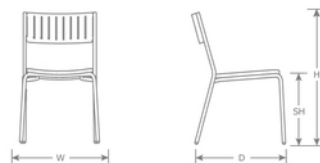

DETAILS

H	W	D	SH	Lbs
32.5"	21"	23.5"	18"	15.5

Outdoor/Indoor Stacking Side Chair

E-coated powder coat finish

Frame: Tubular Steel

Seat/Back: Steel Slats

Stackability: 8

SHIPPING

Master Pack Quantity: 4

Master Pack Dimensions: 40" x 28" x 24"

Master Pack Weight: 75 Lbs.

Master Cartons/Pallet: 6

Freight Class: 150

FOB: PA 17042

Quick Ship Finishes:

-   
24 A/Black
-   
37 A/Moss Grey
-   
41 A/Bronze LIMITED QTY