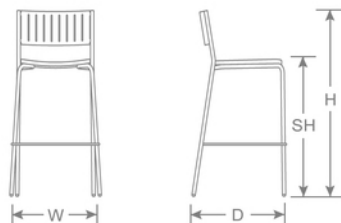

DETAILS

H	W	D	SH	Lbs
40.5"	21.5"	23.5"	30"	19.5

Outdoor/Indoor Stacking Barstool

E-coated powder coat finish

Made in Italy

Frame: Tubular Steel

Seat/Back: Steel Slats

Stackability: 8

Quick Ship Finishes:

Special Order Ship Finishes:

SHIPPING

Master Pack Quantity:	2
Master Pack Dimensions:	42"x26"x23"
Master Pack Weight:	51 Lbs.
Master Cartons/Pallet:	6
Freight Class:	250
FOB:	PA 17042