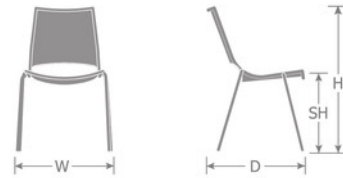

DETAILS

H	W	D	SH	Lbs
34"	22.5"	23"	18"	12

Outdoor/Indoor Stacking Side Chair

E-coated powder coat finish

Made in Italy

Frame: Tubular Steel

Seat/Back: Small Interlace Steel Mesh

Stackability: 8

Quick Ship Finishes:

Special Order Ship Finishes:

SHIPPING

Master Pack Quantity:	4
Master Pack Dimensions:	26.5"x24"x39"
Master Pack Weight:	59 Lbs.
Density:	4
Master Cartons/Pallet:	6
Freight Class:	150
FOB:	PA 17042