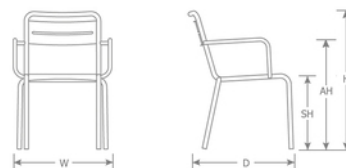

DETAILS

H	W	D	SH	AH	Lbs
32"	23"	24"	18"	25"	17

Outdoor/Indoor Stacking
Armchair

E-coated powder coat finish

Made in Italy

Frame: Tubular Steel

Seat/Back: Steel Slats

Stackability: 8

Quick Ship Finishes:

Special Order Ship Finishes:

SHIPPING

Master Pack Quantity:	4
Master Pack Dimensions:	48"x30"x23"
Master Pack Weight:	80 Lbs.
Master Cartons/Pallet:	6
Freight Class:	150
FOB:	PA 17042