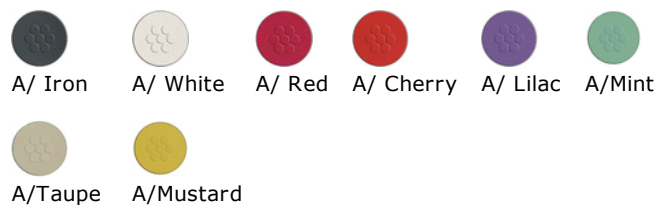

DETAILS

H	W	D	SH	AH	Lbs
32"	23"	24"	18"	25"	17

Outdoor/Indoor Stacking
Armchair

E-coated powder coat finish

Made in Italy

Frame: Tubular Steel

Seat/Back: Steel Slats

Stackability: 8

Quick Ship Finishes:

Special Order Ship Finishes:

SHIPPING

Master Pack Quantity:	4
Master Pack Dimensions:	48"x30"x23"
Master Pack Weight:	80 Lbs.
Master Cartons/Pallet:	6
Freight Class:	150
FOB:	PA 17042