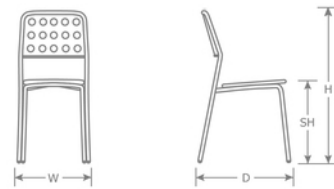

DETAILS

H	W	D	SH	Lbs
33"	19.5"	21"	18"	11

Outdoor/Indoor Stacking Side Chair

E-coated powder coat finish

Made in Italy

Frame: Tubular Steel

Seat/Back: Steel with Design Pattern

Stackability: 8

Quick Ship Finishes:

Special Order Ship Finishes:

SHIPPING

Master Pack Quantity:	4
Master Pack Dimensions:	26.5"x21"x39"
Master Pack Weight:	53 Lbs.
Master Cartons/Pallet:	6
Freight Class:	150
FOB:	PA 17042