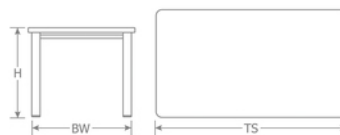

DETAILS

H	TS	Lbs
30"	64"x36"	76

Outdoor/Indoor Table

E-coated powder coat finish

Top Thickness: 1 3/8"

Top: Solid Steel

Base: Tubular Steel Legs

Assembly Required: Yes

SHIPPING

Master Pack Quantity: 1

Master Pack Dimensions: 67"x7"x40"

Master Pack Weight: 83 Lbs.

Master Cartons/Pallet: 10

Freight Class: 125

FOB: PA 17042

Quick Ship Finishes: