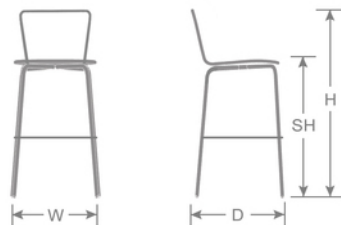

DETAILS

H	W	D	SH	Lbs
38"	19.5"	22"	30"	14

Outdoor/Indoor Stacking Barstool

E-coated powder coat finish

Made in Italy

Frame: Tubular Steel

Seat/Back: Perforated Steel Mesh

Stackability: 4

Quick Ship Finishes:

Special Order Ship Finishes:

White

SHIPPING

Master Pack Quantity:	4
Master Pack Dimensions:	27"x22"x47"
Master Pack Weight:	66 Lbs.
Density:	4.1
Master Cartons/Pallet:	6
Freight Class:	250
FOB:	PA 17042