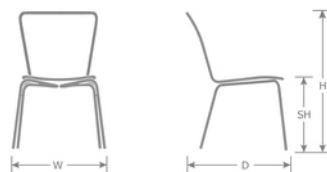

DETAILS

H	W	D	SH	Lbs
32"	23.5"	22"	18"	13.5

Outdoor/Indoor Stacking Side Chair

E-coated powder coat finish

Frame: Tubular Steel

Seat/Back: Perforated Steel Mesh

Stackability: 6

SHIPPING

Master Pack Quantity: 4

Master Pack Dimensions: 27"x40"x26"

Master Pack Weight: 65 Lbs.

Master Cartons/Pallet: 6

Freight Class: 150

FOB: PA 17042

Quick Ship Finishes:

Special Order Ship Finishes: