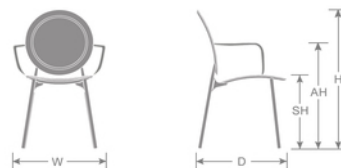

DETAILS

H	W	D	SH	Lbs
35"	23"	22"	18"	13

Outdoor/Indoor Stacking Armchair

E-coated powder coat finish

Made in Italy

Frame: Tubular Steel

Seat/Back: Large Extended Steel Mesh

Stackability: 4

Quick Ship Finishes:

Special Order Ship Finishes:

SHIPPING

Master Pack Quantity:	4
Master Pack Dimensions:	28"x20"x43"
Master Pack Weight:	60 Lbs.
Density:	4
Master Cartons/Pallet:	6
Freight Class:	150
FOB:	PA 17042