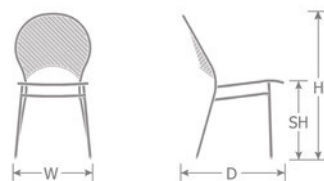

DETAILS

H	W	D	SH	Lbs
34.5"	19"	24.5"	18"	12.5

Heavy Duty Collection

Outdoor/Indoor Stacking Side Chair

E-coated powder coat finish

Frame: Tubular Steel

Seat/Back: Interlace Steel Mesh

Stackability: 4

SHIPPING

Master Pack Quantity:	4
Master Pack Dimensions:	40"x26"x29"
Master Pack Weight:	68 Lbs.
Density:	3.9
Master Cartons/Pallet:	6
Freight Class:	250
FOB:	PA 17042

Quick Ship Finishes:

22 A/Iron

Special Order Ship Finishes: