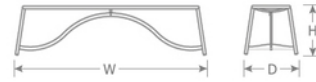

DETAILS

H	W	D	Lbs
17.5"	68"	19.5"	27.5

Indoor/Outdoor Bench

E-coated powder coat finish

Made in Italy

Frame: Tubular Steel

Seat/Back: Steel with Design Pattern

Quick Ship Finishes:

A/ Bronze

Special Order Ship Finishes:

A/ Iron

White

SHIPPING

Master Pack Quantity: 1

Master Pack Dimensions: 20.5"x19"x69.5"

Master Pack Weight: 34 Lbs.