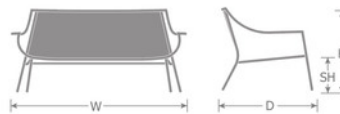

DETAILS

H	W	D	SH	AH	Lbs
30"	66"	32"	13"	23"	40

Indoor/Outdoor Loveseat

E-coated powder coat finish

Made in Italy

Frame: Tubular Steel

Seat/Back: Steel with Design Pattern

Stackability: 2

Quick Ship Finishes:

A/ Bronze

Special Order Ship Finishes:

A/ Iron

White

SHIPPING

Master Pack Quantity: 1

Master Pack Dimensions: 34"x31.5"x67.5"