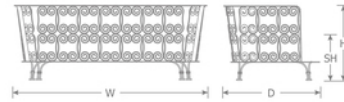

DETAILS

H	W	D	SH	AH	Lbs
26"	68.5"	35.5"	17"	26"	102

Indoor/Outdoor Loveseat

E-coated powder coat finish

Made in Italy

Frame: Steel

Seat/Back: Wrought Iron

Special Order Ship Finishes:

SHIPPING

Master Pack Quantity:	1
Master Pack Dimensions:	37"x28.5"x70"
Master Pack Weight:	93 Lbs.
Master Cartons/Pallet:	1
Freight Class:	125
FOB:	PA 17042