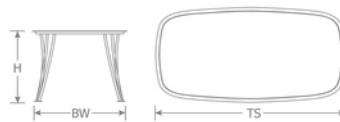

DETAILS

H	TS	Lbs
29.5"	92"x42.5"	115

Outdoor/Indoor Table

E-coated powder coat finish

Made in Italy

Top: Solid Steel

Base: Solid Steel

Assembly Required: Yes

Special Order Ship Finishes:

SHIPPING

Master Pack Quantity: 1

Master Pack Dimensions: 45"x94"x4" & 32"x12"x12"

Master Pack Weight: 133 Lbs.

Freight Class: 85

FOB: PA 17042