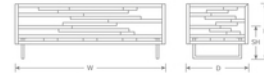

DETAILS

H	W	D	Lbs
28.5"	77"	31.5"	134

Outdoor Lounge Sofa

*Cushions sold separately

Designed in Italy

Frame: Square Tube Steel

Seat/Back: Steel & Teak Slats

Assembly Required: Yes

Special Order Ship Finishes:

A/White / Teak

SHIPPING

Master Pack Quantity: 1

Master Pack Dimensions: 80"x33"x17.5"

Master Pack Weight: 152 Lbs.

FOB: PA 17042

emuamericas LLC
T:(800) 726-0368 F:(800)970-7708
emuamericas.com