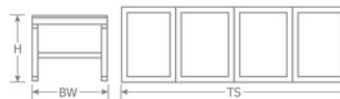

DETAILS

H	TS	Lbs
29.5"	55"-106" x 36"	139

Outdoor/Indoor Table

E-coated powder coat finish

Made in Italy

Top: Perforated Steel mesh

Base: Square Steel Legs

Assembly Required: Yes

Quick Ship Finishes:

A/ Iron A/ Bronze

Special Order Ship Finishes:

White

SHIPPING

Master Pack Quantity: 1

Master Pack Dimensions: 59"x40"x9"

Master Pack Weight: 155 Lbs.