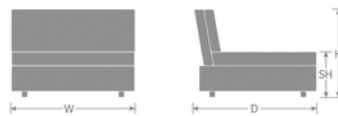

DETAILS

H	W	D	SH	Lbs
30"	34"	36.5"	17"	44

Outdoor Sectional Sofa

Armless Unit

*Cushions sold separately

Designed in Italy

Frame: Square Tube Aluminum

Seat/Back: All-Weather Wicker

Assembly Required: Yes

Quick Ship Finishes:

Dark Brown

Special Order Ship Finishes:

Greige Wicker

SHIPPING

Master Pack Quantity: 1

Master Pack Dimensions: 2 boxes per item: 38"x13.5"x38" & 23"x5.5"x37.5"