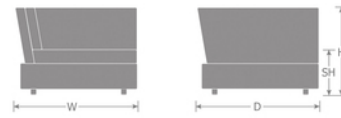

DETAILS

H	W	D	SH	Lbs
30"	36.5"	36.5"	17"	56

Outdoor Sectional Sofa

Corner Unit

*Cushions sold separately

Designed in Italy

Frame: Square Tube Aluminum

Seat/Back: All-Weather Wicker

Assembly Required: Yes

Quick Ship Finishes:

Dark Brown

Special Order Ship Finishes:

Greige Wicker

SHIPPING

Master Pack Quantity: 1

Master Pack Dimensions: 2 boxes per item: 38"x13.5"x38" & 26.5"x25.5"x54.5"