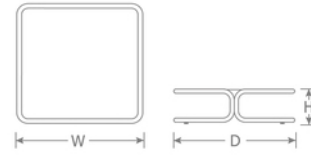

DETAILS

H	W	D	Lbs
10"	34.5"	34.5"	35

Outdoor Sectional Sofa

Ottoman or Low Table Unit

\*Cushions and Glass sold separately

Designed in Italy

Frame: Tubular Steel

Top: Steel with Design Pattern

Assembly Required: Yes

Quick Ship Finishes:

A/ Bronze

Special Order Ship Finishes:

A/ Iron

A/ White

SHIPPING

Master Pack Quantity:	1
Master Pack Dimensions:	35"x11"x35"
Master Pack Weight:	40 Lbs.
Master Cartons/Pallet:	6
Freight Class:	150
FOB:	PA 17042