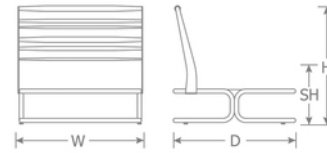

DETAILS

H	W	D	SH	Lbs
33"	34.5"	34.5"	14"	56

Outdoor Sectional Sofa

Armless Unit

*Cushions and Glass sold separately

Designed in Italy

Frame: Tubular Steel

Top: Steel with Design Pattern

Master Pack Dimensions: 2 boxes per item:
35"x11"x35" &
27"x5.5"x37"

Master Pack Weight: 58 Lbs.

Master Cartons/Pallet: 3

Freight Class: 250

FOB: PA 17042

emuamericas LLC
T:(800) 726-0368 F:(800)970-7708
emuamericas.com