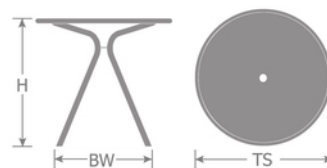

DETAILS

H	TS	Lbs
29.5"	42" Dia"	40

Outdoor/Indoor Table

Umbrella Hole Dia. 1 9/16"

E-coated powder coat finish

Made in Italy

Top Thickness: 1 1/4"

Top: Perforated Steel mesh

Base: Tubular Steel Legs

Assembly Required: Yes

Quick Ship Finishes:

Special Order Ship Finishes:

SHIPPING

Master Pack Quantity:	1
Master Pack Dimensions:	44"x44"x7"
Master Pack Weight:	45 Lbs.
Density:	5.6
Master Cartons/Pallet:	15