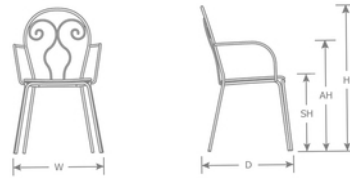

DETAILS

H	W	D	SH	Lbs
34.5"	21.5"	21.5"	18"	14.5

Outdoor/Indoor Stacking Armchair

E-coated powder coat finish

Made in Italy

Frame: Wrought Iron

Seat/Back: Steel with Design Pattern

Stackability: 8

Sandy

SHIPPING

Master Pack Quantity: 4

Master Pack Dimensions: 41"x26"x22"

Master Pack Weight: 68 Lbs.

Master Cartons/Pallet: 6

Freight Class: 150

FOB: PA 17042