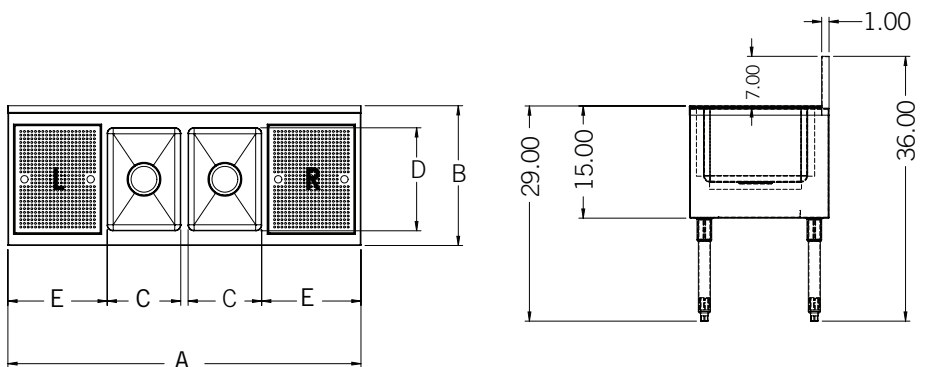

Underbar - Compartment Sinks & Hand Sinks

18 gauge, 300 series stainless steel.

Used to dump, rinse, wash and sanitize glassware.

Sink bowls are 10" deep.

Faucet holes are 4" on center.

Common 29" working height with 7" backsplash.

Offered in 19" or 24" widths.

Drainboards are die-stamped for positive drainage.

16 gauge galvanized steel legs with adjustable 1" bullet feet.

NSF Certified.

1 Compartment Sinks

UB-1C36X19-2-12X

Model	List Price	Overall Size		Bowl Size		Drainboard	
		A	B	C	D	Side	E
UB-1C36X19-2-12X	\$829	36	19	10	14	L & R	12
UB-1C36X24-2-12X	\$899	36	24	10	14	L & R	12

2 Compartment Sinks

UB-2C24X19-2-12X

Model	List Price	Overall Size		Bowl Size		Drainboard	
		A	B	C	D	Side	E
UB-2C24X19X	\$899	24	19	10	14	N/A	N/A
UB-2C24X24X	\$969	24	24	10	14	N/A	N/A
UB-2C48X19-2-12X	\$1,129	48	19	10	14	L & R	12
UB-2C48X24-2-12X	\$1,189	48	24	10	14	L & R	12

Underbar

3 Compartment Sinks

UB3C36X24-2-12X

Model	List Price	Overall Size		Bowl Size		Drainboard	
		A	B	C	D	Side	E
UB-3C36X19X	\$1,139	36	19	10	14	N/A	N/A
UB-3C36X24X	\$1,199	36	24	10	14	N/A	N/A
UB-3C48X19-L-12X	\$1,219	48	19	10	14	L	12
UB-3C48X24-L-12X	\$1,279	48	24	10	14	L	12
UB-3C54X19-L-18X	\$1,259	54	19	10	14	L	18
UB-3C54X24-L-18X	\$1,319	54	24	10	14	L	18
UB-3C60X19-L-24X	\$1,299	60	19	10	14	L	24
UB-3C60X24-L-24X	\$1,359	60	24	10	14	L	24
UB-3C48X19-R-12X	\$1,219	48	19	10	14	R	12
UB-3C48X24-R-12X	\$1,279	48	24	10	14	R	12
UB-3C54X19-R-18X	\$1,259	54	19	10	14	R	18
UB-3C54X24-R-18X	\$1,319	54	24	10	14	R	18
UB-3C60X19-R-24X	\$1,299	60	19	10	14	R	24
UB-3C60X24-R-24X	\$1,359	60	24	10	14	R	24
UB-3C60X19-2-12X	\$1,299	60	19	10	14	L & R	12
UB-3C60X24-2-12X	\$1,359	60	24	10	14	L & R	12
UB-3C72X19-2-18X	\$1,369	72	19	10	14	L & R	18
UB-3C72X24-2-18X	\$1,439	72	24	10	14	L & R	18
UB-3C84X19-2-24X	\$1,449	84	19	10	14	L & R	24
UB-3C84X24-2-24X	\$1,519	84	24	10	14	L & R	24