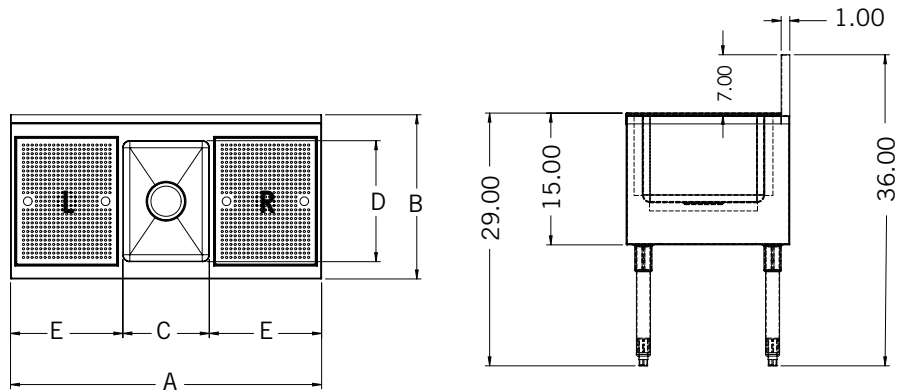

Underbar - Compartment Sinks & Hand Sinks

18 gauge, 300 series stainless steel.

Used to dump, rinse, wash and sanitize glassware.

Sink bowls are 10" deep.

Faucet holes are 4" on center.

Common 29" working height with 7" backsplash.

Offered in 19" or 24" widths.

Drainboards are die-stamped for positive drainage.

16 gauge galvanized steel legs with adjustable 1" bullet feet.

NSF Certified.

1 Compartment Sinks

UB-1C36X19-2-12X

Model	List Price	Overall Size		Bowl Size		Drainboard	
		A	B	C	D	Side	E
UB-1C36X19-2-12X	\$829	36	19	10	14	L & R	12
UB-1C36X24-2-12X	\$899	36	24	10	14	L & R	12

2 Compartment Sinks

UB-2C24X19-2-12X

Model	List Price	Overall Size		Bowl Size		Drainboard	
		A	B	C	D	Side	E
UB-2C24X19X	\$899	24	19	10	14	N/A	N/A
UB-2C24X24X	\$969	24	24	10	14	N/A	N/A
UB-2C48X19-2-12X	\$1,129	48	19	10	14	L & R	12
UB-2C48X24-2-12X	\$1,189	48	24	10	14	L & R	12

Underbar

3 Compartment Sinks

UB3C36X24-2-12X

Model	List Price	Overall Size		Bowl Size		Drainboard	
		A	B	C	D	Side	E
UB-3C36X19X	\$1,139	36	19	10	14	N/A	N/A
UB-3C36X24X	\$1,199	36	24	10	14	N/A	N/A
UB-3C48X19-L-12X	\$1,219	48	19	10	14	L	12
UB-3C48X24-L-12X	\$1,279	48	24	10	14	L	12
UB-3C54X19-L-18X	\$1,259	54	19	10	14	L	18
UB-3C54X24-L-18X	\$1,319	54	24	10	14	L	18
UB-3C60X19-L-24X	\$1,299	60	19	10	14	L	24
UB-3C60X24-L-24X	\$1,359	60	24	10	14	L	24
UB-3C48X19-R-12X	\$1,219	48	19	10	14	R	12
UB-3C48X24-R-12X	\$1,279	48	24	10	14	R	12
UB-3C54X19-R-18X	\$1,259	54	19	10	14	R	18
UB-3C54X24-R-18X	\$1,319	54	24	10	14	R	18
UB-3C60X19-R-24X	\$1,299	60	19	10	14	R	24
UB-3C60X24-R-24X	\$1,359	60	24	10	14	R	24
UB-3C60X19-2-12X	\$1,299	60	19	10	14	L & R	12
UB-3C60X24-2-12X	\$1,359	60	24	10	14	L & R	12
UB-3C72X19-2-18X	\$1,369	72	19	10	14	L & R	18
UB-3C72X24-2-18X	\$1,439	72	24	10	14	L & R	18
UB-3C84X19-2-24X	\$1,449	84	19	10	14	L & R	24
UB-3C84X24-2-24X	\$1,519	84	24	10	14	L & R	24