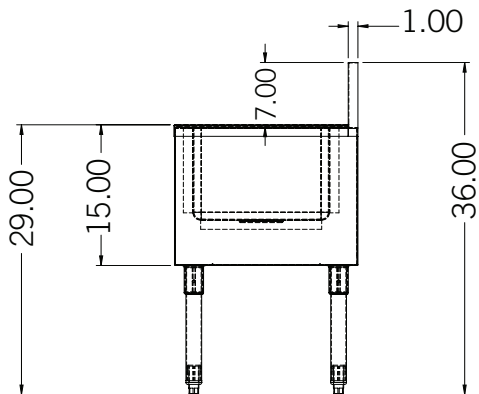

Offered in 19" or 24" widths.

Drainboards are die-stamped for positive drainage.

16 gauge galvanized steel legs with adjustable 1" bullet feet.

NSF Certified.

1 Compartment Sinks

UB-1C36X19-2-12X

Model	List Price	Overall Size		Bowl Size		Drainboard	
		A	B	C	D	Side	E
UB-1C36X19-2-12X	\$829	36	19	10	14	L & R	12
UB-1C36X24-2-12X	\$899	36	24	10	14	L & R	12

2 Compartment Sinks

UB-2C24X19-2-12X

Model	List Price	Overall Size		Bowl Size		Drainboard	
		A	B	C	D	Side	E
UB-2C24X19X	\$899	24	19	10	14	N/A	N/A
UB-2C24X24X	\$969	24	24	10	14	N/A	N/A
UB-2C48X19-2-12X	\$1,129	48	19	10	14	L & R	12
UB-2C48X24-2-12X	\$1,189	48	24	10	14	L & R	12

Underbar

3 Compartment Sinks

UB3C36X24-2-12X

Model	List Price	Overall Size		Bowl Size		Drainboard	
		A	B	C	D	Side	E
UB-3C36X19X	\$1,139	36	19	10	14	N/A	N/A
UB-3C36X24X	\$1,199	36	24	10	14	N/A	N/A
UB-3C48X19-L-12X	\$1,219	48	19	10	14	L	12
UB-3C48X24-L-12X	\$1,279	48	24	10	14	L	12
UB-3C54X19-L-18X	\$1,259	54	19	10	14	L	18
UB-3C54X24-L-18X	\$1,319	54	24	10	14	L	18
UB-3C60X19-L-24X	\$1,299	60	19	10	14	L	24
UB-3C60X24-L-24X	\$1,359	60	24	10	14	L	24
UB-3C48X19-R-12X	\$1,219	48	19	10	14	R	12
UB-3C48X24-R-12X	\$1,279	48	24	10	14	R	12
UB-3C54X19-R-18X	\$1,259	54	19	10	14	R	18
UB-3C54X24-R-18X	\$1,319	54	24	10	14	R	18
UB-3C60X19-R-24X	\$1,299	60	19	10	14	R	24
UB-3C60X24-R-24X	\$1,359	60	24	10	14	R	24
UB-3C60X19-2-12X	\$1,299	60	19	10	14	L & R	12
UB-3C60X24-2-12X	\$1,359	60	24	10	14	L & R	12
UB-3C72X19-2-18X	\$1,369	72	19	10	14	L & R	18
UB-3C72X24-2-18X	\$1,439	72	24	10	14	L & R	18
UB-3C84X19-2-24X	\$1,449	84	19	10	14	L & R	24
UB-3C84X24-2-24X	\$1,519	84	24	10	14	L & R	24