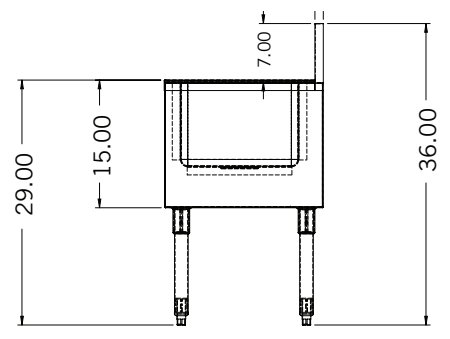

2 Compartment Sinks

UB-2C24X19-2-12X

Model	List Price	Overall Size		Bowl Size		Drainboard	
		A	B	C	D	Side	E
UB-2C24X19X	\$899	24	19	10	14	N/A	N/A
UB-2C24X24X	\$969	24	24	10	14	N/A	N/A
UB-2C48X19-2-12X	\$1,129	48	19	10	14	L & R	12
UB-2C48X24-2-12X	\$1,189	48	24	10	14	L & R	12

Underbar

3 Compartment Sinks

UB3C36X24-2-12X

Model	List Price	Overall Size		Bowl Size		Drainboard	
		A	B	C	D	Side	E
UB-3C36X19X	\$1,139	36	19	10	14	N/A	N/A
UB-3C36X24X	\$1,199	36	24	10	14	N/A	N/A
UB-3C48X19-L-12X	\$1,219	48	19	10	14	L	12
UB-3C48X24-L-12X	\$1,279	48	24	10	14	L	12
UB-3C54X19-L-18X	\$1,259	54	19	10	14	L	18
UB-3C54X24-L-18X	\$1,319	54	24	10	14	L	18
UB-3C60X19-L-24X	\$1,299	60	19	10	14	L	24
UB-3C60X24-L-24X	\$1,359	60	24	10	14	L	24
UB-3C48X19-R-12X	\$1,219	48	19	10	14	R	12
UB-3C48X24-R-12X	\$1,279	48	24	10	14	R	12
UB-3C54X19-R-18X	\$1,259	54	19	10	14	R	18
UB-3C54X24-R-18X	\$1,319	54	24	10	14	R	18
UB-3C60X19-R-24X	\$1,299	60	19	10	14	R	24
UB-3C60X24-R-24X	\$1,359	60	24	10	14	R	24
UB-3C60X19-2-12X	\$1,299	60	19	10	14	L & R	12
UB-3C60X24-2-12X	\$1,359	60	24	10	14	L & R	12
UB-3C72X19-2-18X	\$1,369	72	19	10	14	L & R	18
UB-3C72X24-2-18X	\$1,439	72	24	10	14	L & R	18
UB-3C84X19-2-24X	\$1,449	84	19	10	14	L & R	24
UB-3C84X24-2-24X	\$1,519	84	24	10	14	L & R	24

Underbar

4 Compartment Sinks

UB-4C72X24X-2-12X

Model	List Price	Overall Size		Bowl Size		Drainboard	
		A	B	C	D	Side	E
UB-4C48X19X	\$1,449	48	19	10	14	N/A	N/A
UB-4C48X24X	\$1,519	48	24	10	14	N/A	N/A
UB-4C72X19-2-12X	\$1,609	72	19	10	14	L & R	12
UB-4C72X24-2-12X	\$1,679	72	24	10	14	L & R	12
UB-4C84X19-2-18X	\$1,779	84	19	10	14	L & R	18
UB-4C84X24-2-18X	\$1,849	84	24	10	14	L & R	18
UB-4C96X19-2-24X	\$1,949	96	19	10	14	L & R	24
UB-4C96X24-2-24X	\$2,019	96	24	10	14	L & R	24

Hand Sinks

UB-HS12X19X

Model	List Price	Overall Size		Bowl Size	
		A	B	C	D
UB-HS12X19X	\$659	12	19	10	14
UB-HS12X24X	\$679	12	24	10	14
UB-HS18X19X	\$679	18	19	10	14
UB-HS18X24X	\$709	18	24	10	14