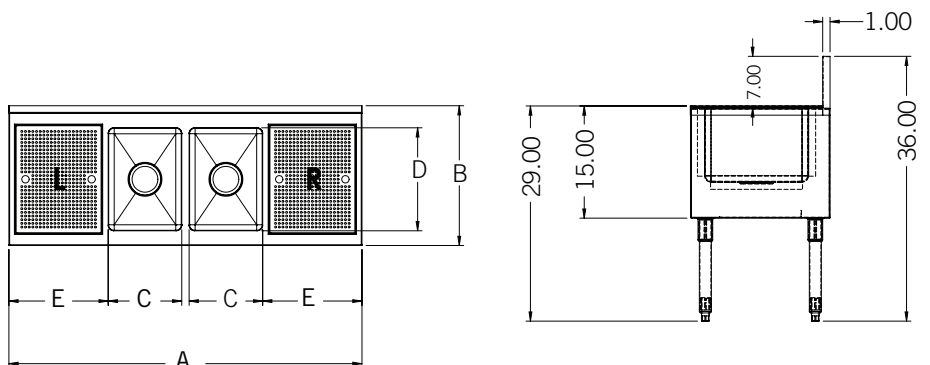

Offered in 19" or 24" widths.

Drainboards are die-stamped for positive drainage.

16 gauge galvanized steel legs with adjustable 1" bullet feet.

NSF Certified.

1 Compartment Sinks

UB-1C36X19-2-12X

Model	List Price	Overall Size		Bowl Size		Drainboard	
		A	B	C	D	Side	E
UB-1C36X19-2-12X	\$829	36	19	10	14	L & R	12
UB-1C36X24-2-12X	\$899	36	24	10	14	L & R	12

2 Compartment Sinks

UB-2C24X19-2-12X

Model	List Price	Overall Size		Bowl Size		Drainboard	
		A	B	C	D	Side	E
UB-2C24X19X	\$899	24	19	10	14	N/A	N/A
UB-2C24X24X	\$969	24	24	10	14	N/A	N/A
UB-2C48X19-2-12X	\$1,129	48	19	10	14	L & R	12
UB-2C48X24-2-12X	\$1,189	48	24	10	14	L & R	12

Underbar

4 Compartment Sinks

UB-4C72X24X-2-12X

Model	List Price	Overall Size		Bowl Size		Drainboard	
		A	B	C	D	Side	E
UB-4C48X19X	\$1,449	48	19	10	14	N/A	N/A
UB-4C48X24X	\$1,519	48	24	10	14	N/A	N/A
UB-4C72X19-2-12X	\$1,609	72	19	10	14	L & R	12
UB-4C72X24-2-12X	\$1,679	72	24	10	14	L & R	12
UB-4C84X19-2-18X	\$1,779	84	19	10	14	L & R	18
UB-4C84X24-2-18X	\$1,849	84	24	10	14	L & R	18
UB-4C96X19-2-24X	\$1,949	96	19	10	14	L & R	24
UB-4C96X24-2-24X	\$2,019	96	24	10	14	L & R	24