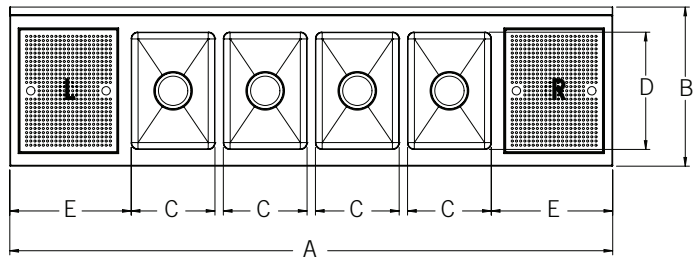

2 Compartment Sinks

UB-2C24X19-2-12X

Model	List Price	Overall Size		Bowl Size		Drainboard	
		A	B	C	D	Side	E
UB-2C24X19X	\$899	24	19	10	14	N/A	N/A
UB-2C24X24X	\$969	24	24	10	14	N/A	N/A
UB-2C48X19-2-12X	\$1,129	48	19	10	14	L & R	12
UB-2C48X24-2-12X	\$1,189	48	24	10	14	L & R	12

Underbar

3 Compartment Sinks

UB3C36X24-2-12X

Model	List Price	Overall Size		Bowl Size		Drainboard	
		A	B	C	D	Side	E
UB-3C36X19X	\$1,139	36	19	10	14	N/A	N/A
UB-3C36X24X	\$1,199	36	24	10	14	N/A	N/A
UB-3C48X19-L-12X	\$1,219	48	19	10	14	L	12
UB-3C48X24-L-12X	\$1,279	48	24	10	14	L	12
UB-3C54X19-L-18X	\$1,259	54	19	10	14	L	18
UB-3C54X24-L-18X	\$1,319	54	24	10	14	L	18
UB-3C60X19-L-24X	\$1,299	60	19	10	14	L	24
UB-3C60X24-L-24X	\$1,359	60	24	10	14	L	24
UB-3C48X19-R-12X	\$1,219	48	19	10	14	R	12
UB-3C48X24-R-12X	\$1,279	48	24	10	14	R	12
UB-3C54X19-R-18X	\$1,259	54	19	10	14	R	18
UB-3C54X24-R-18X	\$1,319	54	24	10	14	R	18
UB-3C60X19-R-24X	\$1,299	60	19	10	14	R	24
UB-3C60X24-R-24X	\$1,359	60	24	10	14	R	24
UB-3C60X19-2-12X	\$1,299	60	19	10	14	L & R	12
UB-3C60X24-2-12X	\$1,359	60	24	10	14	L & R	12
UB-3C72X19-2-18X	\$1,369	72	19	10	14	L & R	18
UB-3C72X24-2-18X	\$1,439	72	24	10	14	L & R	18
UB-3C84X19-2-24X	\$1,449	84	19	10	14	L & R	24
UB-3C84X24-2-24X	\$1,519	84	24	10	14	L & R	24

Underbar

4 Compartment Sinks

UB-4C72X24X-2-12X

Model	List Price	Overall Size		Bowl Size		Drainboard	
		A	B	C	D	Side	E
UB-4C48X19X	\$1,449	48	19	10	14	N/A	N/A
UB-4C48X24X	\$1,519	48	24	10	14	N/A	N/A
UB-4C72X19-2-12X	\$1,609	72	19	10	14	L & R	12
UB-4C72X24-2-12X	\$1,679	72	24	10	14	L & R	12
UB-4C84X19-2-18X	\$1,779	84	19	10	14	L & R	18
UB-4C84X24-2-18X	\$1,849	84	24	10	14	L & R	18
UB-4C96X19-2-24X	\$1,949	96	19	10	14	L & R	24
UB-4C96X24-2-24X	\$2,019	96	24	10	14	L & R	24

Hand Sinks

UB-HS12X19X

Model	List Price	Overall Size		Bowl Size	
		A	B	C	D
UB-HS12X19X	\$659	12	19	10	14
UB-HS12X24X	\$679	12	24	10	14
UB-HS18X19X	\$679	18	19	10	14
UB-HS18X24X	\$709	18	24	10	14