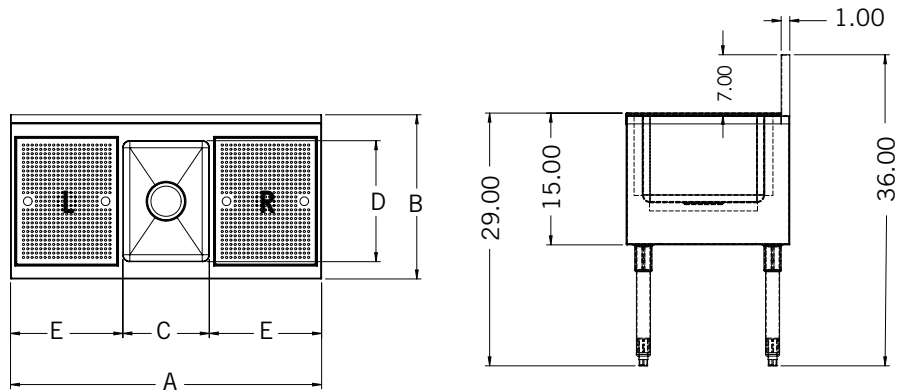

Offered in 19" or 24" widths.

Drainboards are die-stamped for positive drainage.

16 gauge galvanized steel legs with adjustable 1" bullet feet.

NSF Certified.

1 Compartment Sinks

UB-1C36X19-2-12X

Model	List Price	Overall Size		Bowl Size		Drainboard	
		A	B	C	D	Side	E
UB-1C36X19-2-12X	\$829	36	19	10	14	L & R	12
UB-1C36X24-2-12X	\$899	36	24	10	14	L & R	12

2 Compartment Sinks

UB-2C24X19-2-12X

Model	List Price	Overall Size		Bowl Size		Drainboard	
		A	B	C	D	Side	E
UB-2C24X19X	\$899	24	19	10	14	N/A	N/A
UB-2C24X24X	\$969	24	24	10	14	N/A	N/A
UB-2C48X19-2-12X	\$1,129	48	19	10	14	L & R	12
UB-2C48X24-2-12X	\$1,189	48	24	10	14	L & R	12

Underbar

3 Compartment Sinks

UB3C36X24-2-12X

Model	List Price	Overall Size		Bowl Size		Drainboard	
		A	B	C	D	Side	E
UB-3C36X19X	\$1,139	36	19	10	14	N/A	N/A
UB-3C36X24X	\$1,199	36	24	10	14	N/A	N/A
UB-3C48X19-L-12X	\$1,219	48	19	10	14	L	12
UB-3C48X24-L-12X	\$1,279	48	24	10	14	L	12
UB-3C54X19-L-18X	\$1,259	54	19	10	14	L	18
UB-3C54X24-L-18X	\$1,319	54	24	10	14	L	18
UB-3C60X19-L-24X	\$1,299	60	19	10	14	L	24
UB-3C60X24-L-24X	\$1,359	60	24	10	14	L	24
UB-3C48X19-R-12X	\$1,219	48	19	10	14	R	12
UB-3C48X24-R-12X	\$1,279	48	24	10	14	R	12
UB-3C54X19-R-18X	\$1,259	54	19	10	14	R	18
UB-3C54X24-R-18X	\$1,319	54	24	10	14	R	18
UB-3C60X19-R-24X	\$1,299	60	19	10	14	R	24
UB-3C60X24-R-24X	\$1,359	60	24	10	14	R	24
UB-3C60X19-2-12X	\$1,299	60	19	10	14	L & R	12
UB-3C60X24-2-12X	\$1,359	60	24	10	14	L & R	12
UB-3C72X19-2-18X	\$1,369	72	19	10	14	L & R	18
UB-3C72X24-2-18X	\$1,439	72	24	10	14	L & R	18
UB-3C84X19-2-24X	\$1,449	84	19	10	14	L & R	24
UB-3C84X24-2-24X	\$1,519	84	24	10	14	L & R	24