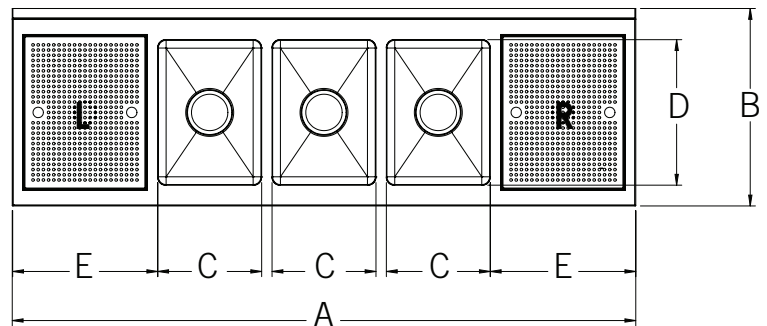

Offered in 19" or 24" widths.

Drainboards are die-stamped for positive drainage.

16 gauge galvanized steel legs with adjustable 1" bullet feet.

NSF Certified.

1 Compartment Sinks

UB-1C36X19-2-12X

Model	List Price	Overall Size		Bowl Size		Drainboard	
		A	B	C	D	Side	E
UB-1C36X19-2-12X	\$829	36	19	10	14	L & R	12
UB-1C36X24-2-12X	\$899	36	24	10	14	L & R	12

2 Compartment Sinks

UB-2C24X19-2-12X

Model	List Price	Overall Size		Bowl Size		Drainboard	
		A	B	C	D	Side	E
UB-2C24X19X	\$899	24	19	10	14	N/A	N/A
UB-2C24X24X	\$969	24	24	10	14	N/A	N/A
UB-2C48X19-2-12X	\$1,129	48	19	10	14	L & R	12
UB-2C48X24-2-12X	\$1,189	48	24	10	14	L & R	12

Underbar

3 Compartment Sinks

UB3C36X24-2-12X

Model	List Price	Overall Size		Bowl Size		Drainboard	
		A	B	C	D	Side	E
UB-3C36X19X	\$1,139	36	19	10	14	N/A	N/A
UB-3C36X24X	\$1,199	36	24	10	14	N/A	N/A
UB-3C48X19-L-12X	\$1,219	48	19	10	14	L	12
UB-3C48X24-L-12X	\$1,279	48	24	10	14	L	12
UB-3C54X19-L-18X	\$1,259	54	19	10	14	L	18
UB-3C54X24-L-18X	\$1,319	54	24	10	14	L	18
UB-3C60X19-L-24X	\$1,299	60	19	10	14	L	24
UB-3C60X24-L-24X	\$1,359	60	24	10	14	L	24
UB-3C48X19-R-12X	\$1,219	48	19	10	14	R	12
UB-3C48X24-R-12X	\$1,279	48	24	10	14	R	12
UB-3C54X19-R-18X	\$1,259	54	19	10	14	R	18
UB-3C54X24-R-18X	\$1,319	54	24	10	14	R	18
UB-3C60X19-R-24X	\$1,299	60	19	10	14	R	24
UB-3C60X24-R-24X	\$1,359	60	24	10	14	R	24
UB-3C60X19-2-12X	\$1,299	60	19	10	14	L & R	12
UB-3C60X24-2-12X	\$1,359	60	24	10	14	L & R	12
UB-3C72X19-2-18X	\$1,369	72	19	10	14	L & R	18
UB-3C72X24-2-18X	\$1,439	72	24	10	14	L & R	18
UB-3C84X19-2-24X	\$1,449	84	19	10	14	L & R	24
UB-3C84X24-2-24X	\$1,519	84	24	10	14	L & R	24