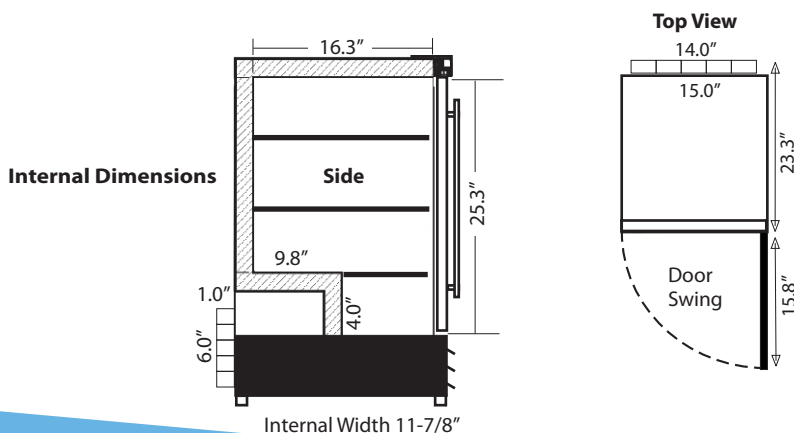

## FEATURES

- ▶ Stainless steel framed glass door
- ▶ Stainless steel contemporary design door handle
- ▶ Reversible door with lock & keys
- ▶ Black baked-on enamel exterior
- ▶ Black heavy-duty molded plastic interior
- ▶ Lighted LED temperature display at top - fahrenheit
- ▶ Front facing top panel adjustable temperature control
- ▶ Interior LED lighting with on/off toggle switch at top
- ▶ Front facing ventilation grill at base for built-in applications
- ▶ Adjustable temp range: +18 to +46°F
- ▶ Refrigerant CFC-free R-134a
- ▶ Frost free - automatic defrost by thermostat cycle
- ▶ Finned evaporator with cold air forced ventilation
- ▶ Adjustable leveling feet
- ▶ 7-ft power cord with plug-in
  - 12 oz beer cans - 52
  - 12 oz beer long neck bottles - 52

## SPECIFICATIONS

Model	Shelves	External Dimensions W x D x H	Gross Cu Ft	Net Weight	Shipping Weight	Amps	H/P	Electrical
HBC60	3 (2 + 1/2)	15.0" x 23.3" x 34.5"	5.3	84	113	1.2	1/8	115/120V, 60Hz

**WARRANTY**  
18 Months Parts and Labor  
5 Years Compressor (part only)  
Administered by:  
Metalfrio Solutions  
(888) 403-0070 Toll Free