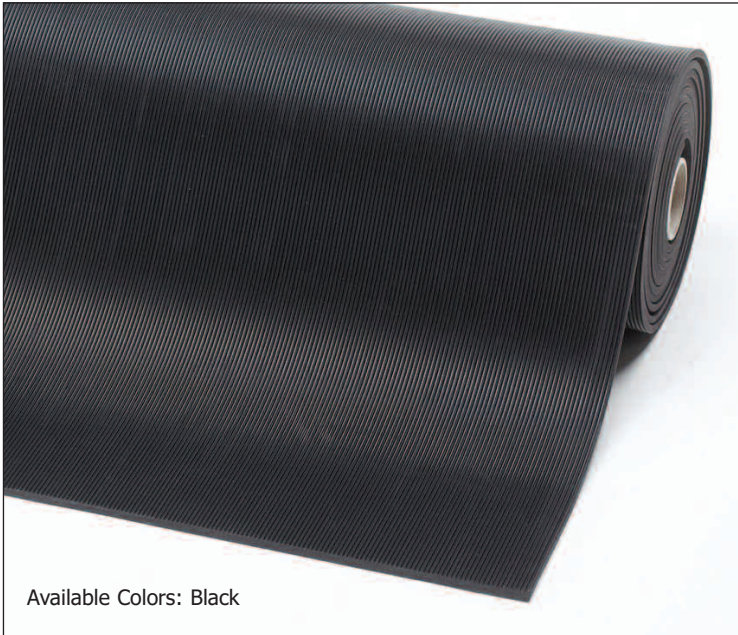

## T27 Corrugated Runner® Safety/Anti-fatigue Matting

Available Colors: Black

Made from a durable vinyl compound, the Corrugated Runner® features a rib-tooth design to improve traction. It also creates a barrier to cold flooring substrates, and creates a silencing effect over noisy tile. Corrugated Runner® can also be used as a liner for maintenance and tool carts.

#### **Application Requirements:**

Withstand heavy traffic, anti-slip surface,  
low profile for cart traffic

Anti-Slip

Custom Lengths

- Corrugated rib-tooth design improves traction
- Creates a barrier to cold floors and offers a silencing effect on noisy tile floors
- Low profile for easy cart access
- Vinyl construction offers protection against many oils, greases and chemicals
- Overall thickness: 1/8"
- Roll Sizes: 2' x 75', 3' x 75', 4' x 75'