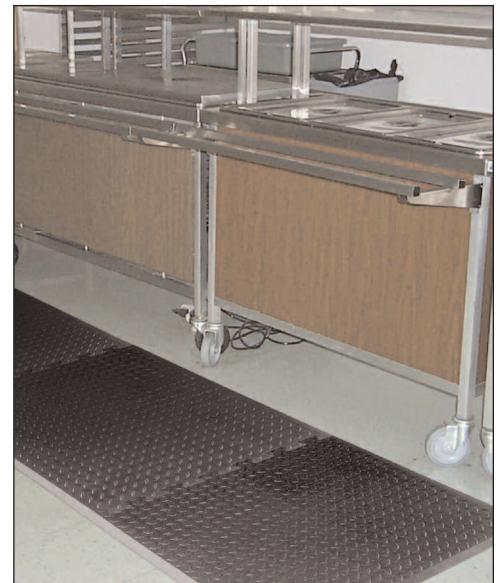

TEKNOR APEX
Under License To:
Superior Manufacturing Group

T20 Footsaver® Safety/Anti-fatigue Matting

Available Colors: Black

Footsaver® features a rubber diamond plate top surface for traction, and a sturdy waffle support system on the underside for maximum comfort. Offered as a stand alone mat, or as an interlocking continuous length, this mat is perfect for assembly lines, welding areas, picking lines, and other heavy duty dry work areas. Footsaver® comes with molded-in beveled edges for a trip-resistant work platform.

Black

QUALITY METER	FAIR	GOOD	BETTER	BEST	ULTIMATE
grease resistance	██████████				
comfort		██████████			
drainage		██████████			
wearability		██████████			
traction		██████████			

Endcap Piece

Interlocking Piece

Finished Piece

Application Requirements:

Strong anti-fatigue properties, durable

Anti-Slip

Anti-Fatigue

Welding

- Diamond deck plate surface for added traction
- Superior comfort and support
- Ideal for dry areas and workstations
- Available in interlocking or finished pieces
- Molded-in beveled edges to reduce trip hazards
- Overall thickness: 3/8"
- Stock Sizes: 28" x 31"