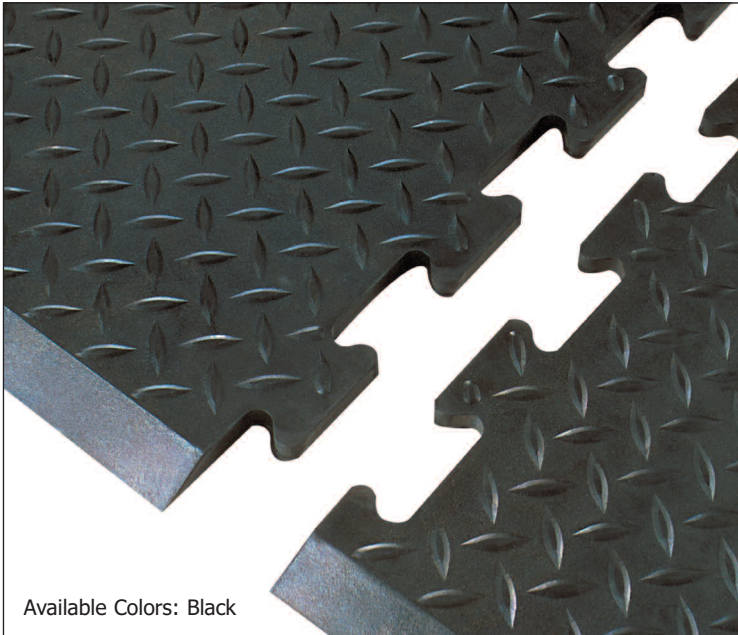

TEKNOR APEX
Under License To:
Superior Manufacturing Group

T20 Footsaver® Safety/Anti-fatigue Matting

Available Colors: Black

Footsaver® features a rubber diamond plate top surface for traction, and a sturdy waffle support system on the underside for maximum comfort. Offered as a stand alone mat, or as an interlocking continuous length, this mat is perfect for assembly lines, welding areas, picking lines, and other heavy duty dry work areas. Footsaver® comes with molded-in beveled edges for a trip-resistant work platform.

Black

QUALITY METER	FAIR	GOOD	BETTER	BEST	ULTIMATE
grease resistance	██████████				
comfort		██████████			
drainage		██████████			
wearability		██████████			
traction		██████████			

Endcap Piece

Interlocking Piece

Finished Piece

Application Requirements:

Strong anti-fatigue properties, durable

Anti-Slip

Anti-Fatigue

Welding

- Diamond deck plate surface for added traction
- Superior comfort and support
- Ideal for dry areas and workstations
- Available in interlocking or finished pieces
- Molded-in beveled edges to reduce trip hazards
- Overall thickness: 3/8"
- Stock Sizes: 28" x 31"