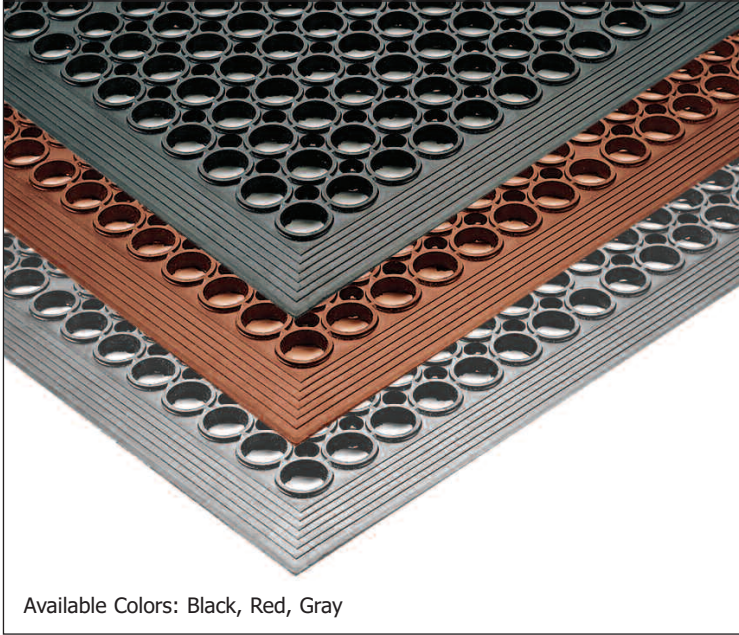

## T14 Tek-Tough Jr.® Safety/Anti-fatigue Matting

Available Colors: Black, Red, Gray

Tek-Tough Jr.® is an all purpose anti-fatigue mat with molded-in beveled edges for a more workstation oriented environment. Available in general purpose (black) and heavy-duty (red, gray) rubber compounds for varying degrees of grease and oil protection, Tek-Tough Jr.® has a lightweight design making it perfect for applications where the mat is routinely moved for cleaning. A large hole drainage system facilitates the removal of liquids and debris from the work area and the molded-in beveled edges reduce trip hazards and allow for easy access onto and off of the mat.

Food Processing

- Available in general purpose (black) and heavy-duty (red, gray) rubber compounds for varying degrees of grease and oil protection
- Lightweight design for easy handling and cleaning
- Molded-in beveled edges to reduce trip hazards
- Drainage system removes liquid and debris from worker platform
- Mat connectors available
- Overall thickness: 1/2"
- Stock Sizes: 3' x 5', 3' x 10', 3' x 15', 3' x 20'
- Warranty: 1 year limited warranty (black), 3 year limited warranty (red, gray)