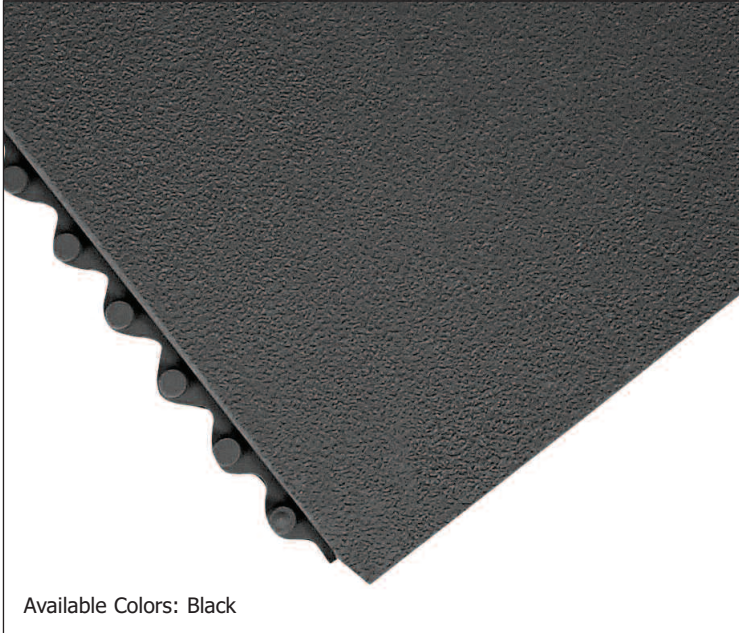

TEKNOR APEX
Under License To:
Superior Manufacturing Group

T31 Click Mat Solid Safety/Anti-fatigue Matting

Available Colors: Black

Click Mat Solid is a resilient rubber anti-fatigue mat with a solid top anti-slip surface texture that's easy to clean, and a unique support design to provide exceptional fatigue relief. Click Mat Solid has molded-in mat connectors that allow for easy on-site custom configurations, and is made from a resilient rubber compound for greater resistance to oils, greases, and machine cutting fluids. Click Mat Solid has an available beveled ramp system to reduce trip hazards and allow for easy cart access onto and off of the mat.

General Purpose Black

QUALITY METER	FAIR	GOOD	BETTER	BEST	ULTIMATE
grease resistance	██████████				
comfort	██████████				
drainage					
wearability	██████████				
traction	██████████				

Ramp System

Anti-Slip

Anti-Fatigue

Food Service

Food Processing

Welding

Application Requirements:

Flexible configurations, Strong anti-fatigue properties,
Durable, Anti-slip properties

- Durable rubber compound protects against oils, greases, and machine cutting fluids
- Modular design with connecting system for longer lengths and custom configurations
- Beveled ramps available to reduce trip hazards and allow for easy cart access
- Superior anti-fatigue support
- Overall thickness: 3/4"
- Stock Sizes: 3' x 3'