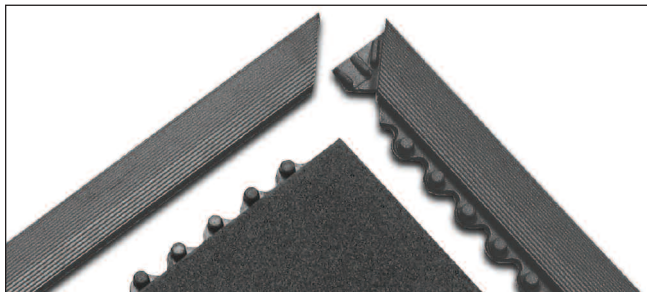

TEKNOR APEX
Under License To:
Superior Manufacturing Group

T31 Click Mat Solid Safety/Anti-fatigue Matting

Available Colors: Black

Click Mat Solid is a resilient rubber anti-fatigue mat with a solid top anti-slip surface texture that's easy to clean, and a unique support design to provide exceptional fatigue relief. Click Mat Solid has molded-in mat connectors that allow for easy on-site custom configurations, and is made from a resilient rubber compound for greater resistance to oils, greases, and machine cutting fluids. Click Mat Solid has an available beveled ramp system to reduce trip hazards and allow for easy cart access onto and off of the mat.

General Purpose Black

QUALITY METER	FAIR	GOOD	BETTER	BEST	ULTIMATE
grease resistance	██████████				
comfort	██████████				
drainage					
wearability	██████████				
traction	██████████				

Ramp System

Anti-Slip

Anti-Fatigue

Food Service

Food Processing

Welding

Application Requirements:

Flexible configurations, Strong anti-fatigue properties,
Durable, Anti-slip properties

- Durable rubber compound protects against oils, greases, and machine cutting fluids
- Modular design with connecting system for longer lengths and custom configurations
- Beveled ramps available to reduce trip hazards and allow for easy cart access
- Superior anti-fatigue support
- Overall thickness: 3/4"
- Stock Sizes: 3' x 3'