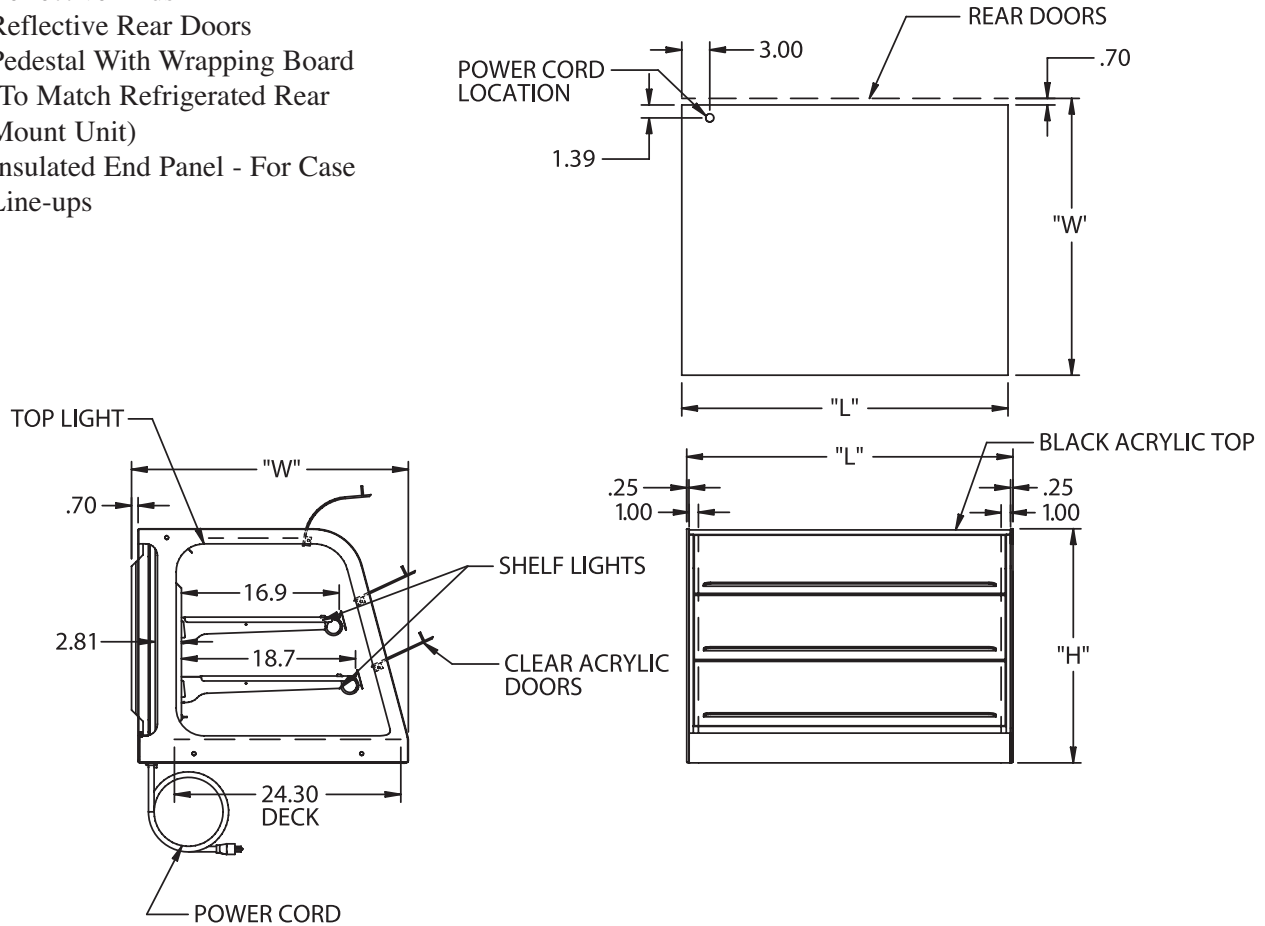

SIGNATURE SERIES

HOT SELF-SERVE COUNTER TOP MERCHANDISER

OPTIONAL ACCESSORIES:

- Reflective Ends
- Reflective Rear Doors
- Pedestal With Wrapping Board
  (To Match Refrigerated Rear Mount Unit)
- Insulated End Panel - For Case Line-ups

SPECIFICATIONS:

Model	Dimensions			Shipping Weight (lbs)	Electrical 120/60/1
	L	W	H		
CH2428SS	24.0"	29.7"	25.1"	290	7.2 AMPS
CH3628SS	35.0"	29.7"	25.1"	333	10 AMPS
CH4828SS	47.0"	29.7"	25.1"	375	12.5 AMPS

- Due to continuing engineering improvements, specifications are subject to change without notice.

Look to Federal for Innovative Merchandising

a Standex company

Federal Industries
A Standex Company
215 Federal Avenue
Belleville WI 53508-9201
Phone: 800-356-4206
Fax: 608-424-3234
Email: geninfo@federalind.com
Web Site: www.federalind.com